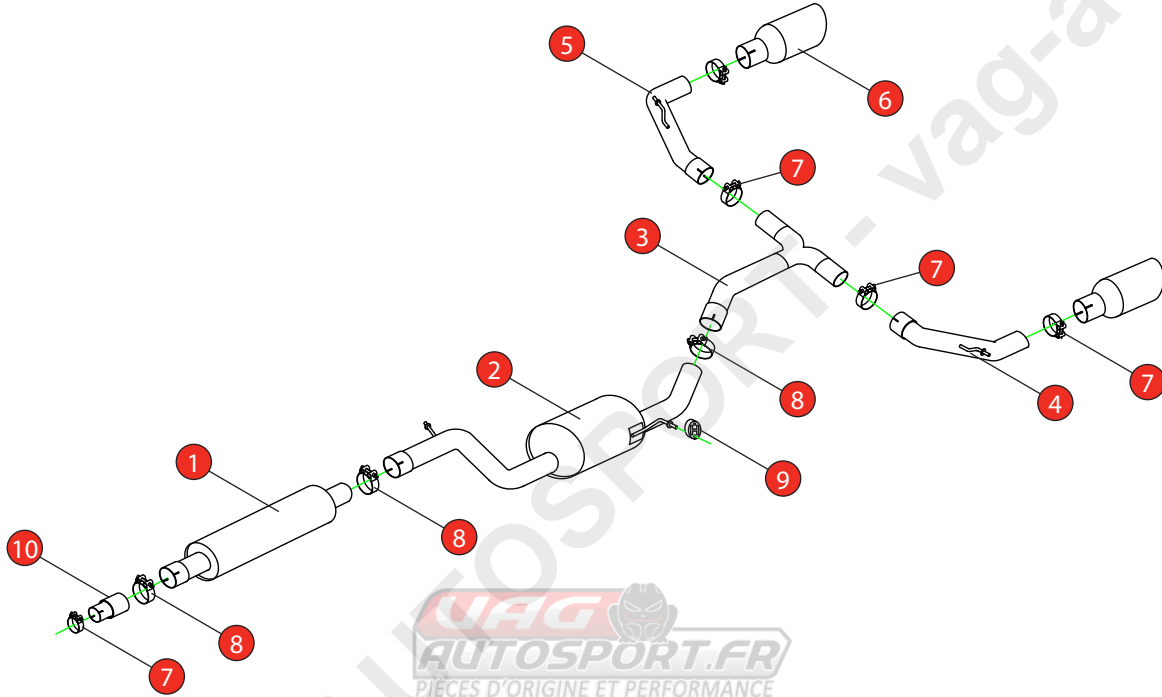

Car	Volkswagen Golf GTI MK8	Part No.	SVW064
Year	2020-Current	Fit Kits	340FK
Notes	Where not supplied use original fittings	Features	Pipe Diameter:- 76mm

Estimated Fitting Time: 90 Minutes

NO.	PART NO.	DESCRIPTION	QTY
1	642VW	Resonated Front Pipe	1
2	644VW	Resonated Centre Pipe	1
3	720VW	'Y' Piece	1
4	800VW	L/H Trim Link Pipe	1
5	801VW	R/H Trim Link Pipe	1
6	Z038.10160	Polished Ø114mm Indy Trim	2
Fit Kit			
7	Z016.10064	63-68mm Clamp	5
8	Z016.10062	79mm H/D Clamp	3
9	Z016.10057	Hanging Rubber	1
10	AD62	Adaptor (USE TO FIT TO O.E SYSTEM)	1

E-MARK	N/A
DATE	03/12/20
ISSUE	00
AUTHORISED	M.Ydlibi

NOTE: ENSURE SCORPION SYSTEM IS CLEAR OF MOVING PARTS AND ALL ORIGINAL FUNCTIONS WORK CORRECTLY.

STAY CONNECTED TO RED POWER.