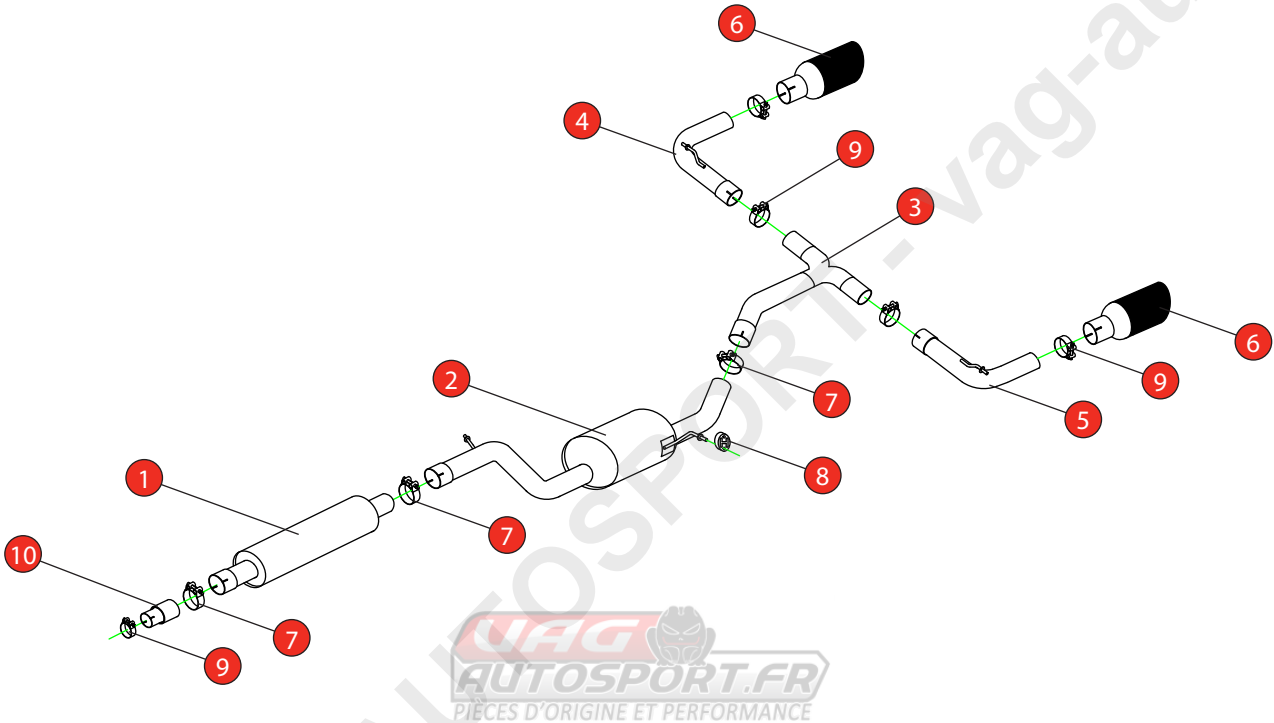

Car	Volkswagen Golf GTi TCR MK7.5	Part No.	SVW060CF
Year	2019-2020	Fit Kits	340FK
Notes	Where not supplied use original fittings	Features	Pipe Diameter:- 76mm

Estimated Fitting Time: 1 Hour

NO.	PART NO.	DESCRIPTION	QTY
1	642VW	Resonated Front Section	1
2	644VW	Resonated Centre Section	1
3	720VW	'Y' Piece	1
4	778VW	R/H Trim Connecting Pipe	1
5	779VW	L/H Trim Connecting Pipe	1
6	Z023.10159	Ø101mm Carbon Fibre Ascari Trim	2
Fit Kit			
7	Z016.10062	79mm H/D Clamp	3
8	Z016.10057	Hanging Rubber	1
9	Z016.10063	63-68mm Clamp	5
10	AD62	Adaptor (USE TO FIT TO O.E SYSTEM)	1

E-MARK	N/A
DATE	01/02/21
ISSUE	01
AUTHORISED	M.Ydlibi

NOTE: ENSURE SCORPION SYSTEM IS CLEAR OF MOVING PARTS AND ALL ORIGINAL FUNCTIONS WORK CORRECTLY.

STAY CONNECTED TO RED POWER.