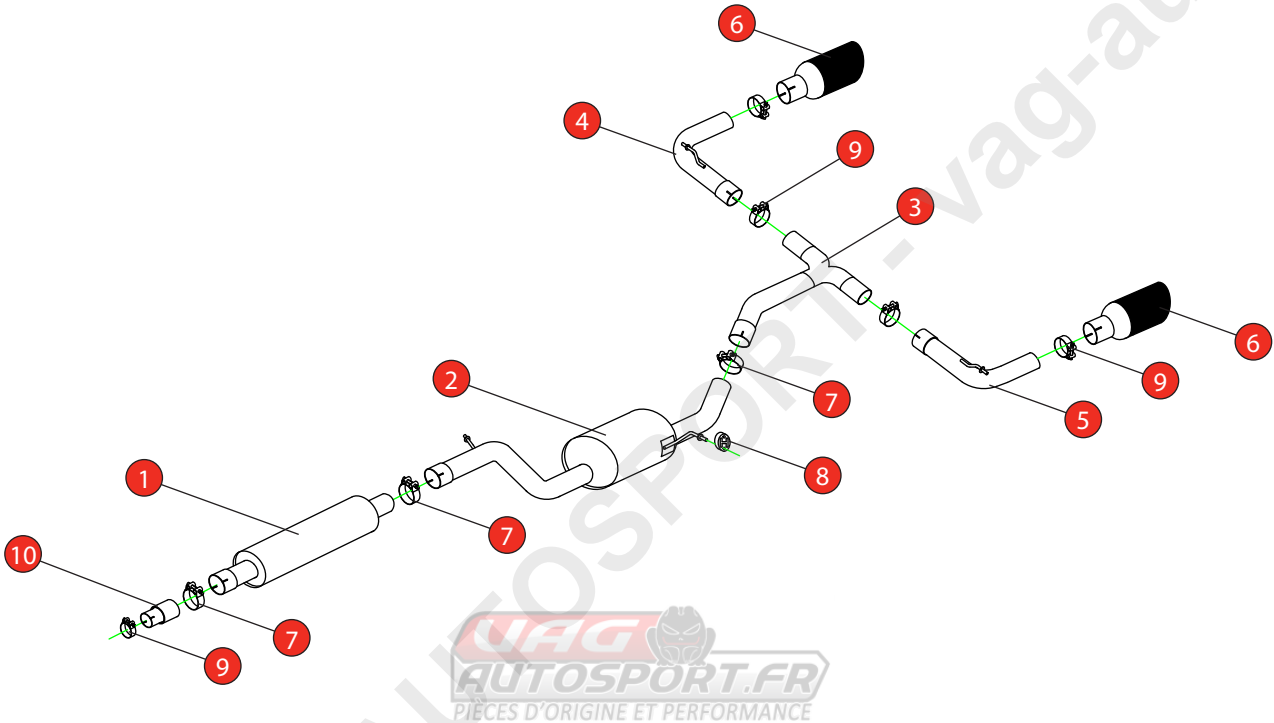

Car	Volkswagen Golf GTi TCR MK7.5	Part No.	SVW060C
Year	2019-2020	Fit Kits	340FK
Notes	Where not supplied use original fittings	Features	Pipe Diameter:- 76mm

Estimated Fitting Time: 1 Hour

NO.	PART NO.	DESCRIPTION	QTY
1	642VW	Resonated Front Section	1
2	644VW	Resonated Centre Section	1
3	720VW	'Y' Piece	1
4	778VW	R/H Trim Connecting Pipe	1
5	779VW	L/H Trim Connecting Pipe	1
6	Z023.10055	Ø100mm Black Ceramic Coated Daytona Trim	2
Fit Kit			
7	Z016.10062	79mm H/D Clamp	3
8	Z016.10057	Hanging Rubber	1
9	Z016.10063	63-68mm Clamp	5
10	AD62	Adaptor (USE TO FIT TO O.E SYSTEM)	1

E-MARK	N/A
DATE	01/02/21
ISSUE	01
AUTHORISED	M.Ydlibi

NOTE: ENSURE SCORPION SYSTEM IS CLEAR OF MOVING PARTS AND ALL ORIGINAL FUNCTIONS WORK CORRECTLY.

STAY CONNECTED TO RED POWER.