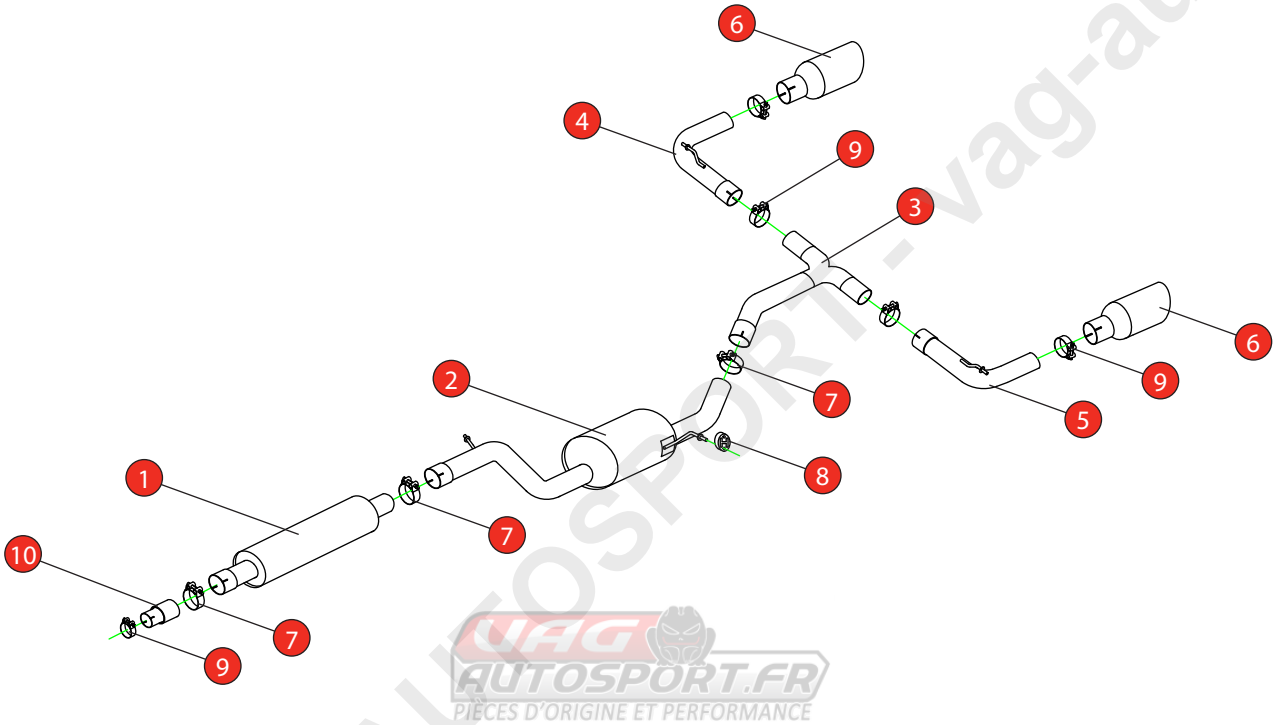

Car	Volkswagen Golf GTi TCR MK7.5	Part No.	SVW060
Year	2019-2020	Fit Kits	340FK
Notes	Where not supplied use original fittings	Features	Pipe Diameter:- 76mm

Estimated Fitting Time: 1 Hour

NO.	PART NO.	DESCRIPTION	QTY
1	642VW	Resonated Front Section	1
2	644VW	Resonated Centre Section	1
3	720VW	'Y' Piece	1
4	778VW	R/H Trim Connecting Pipe	1
5	779VW	L/H Trim Connecting Pipe	1
6	Z023.10061	Ø100mm Polished Daytona Trim	2
Fit Kit			
7	Z016.10062	79mm H/D Clamp	3
8	Z016.10057	Hanging Rubber	1
9	Z016.10063	63-68mm Clamp	5
10	AD62	Adaptor (USE TO FIT TO O.E SYSTEM)	1

E-MARK	N/A
DATE	01/02/21
ISSUE	01
AUTHORISED	M.Ydlibi

NOTE: ENSURE SCORPION SYSTEM IS CLEAR OF MOVING PARTS AND ALL ORIGINAL FUNCTIONS WORK CORRECTLY.

STAY CONNECTED TO RED POWER.