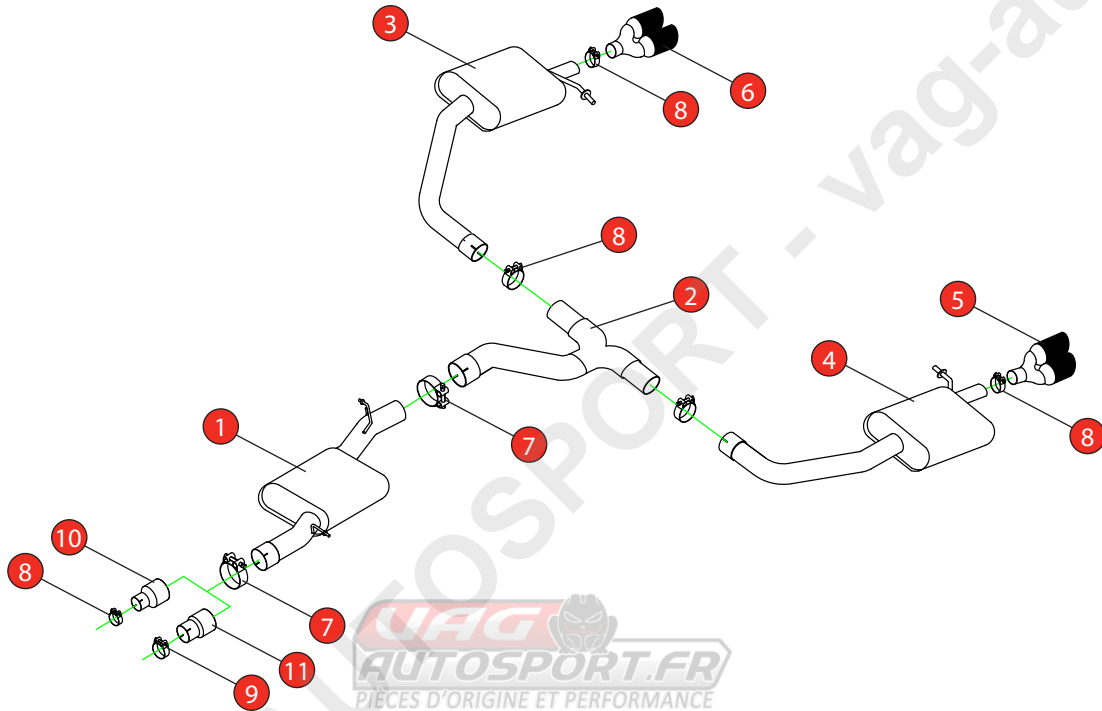

Car	Volkswagen Golf R Estate MK7.5	Part No.	SVW057C
Year	2018-Current	Fit Kits	320FK
Notes	Where not supplied use original fittings	Features	Pipe Diameter:- 80mm

Estimated Fitting Time: 90 Minutes

NO.	PART NO.	DESCRIPTION	QTY
1	763VW	Resonated Centre Section	1
2	780VW	Y Piece	1
3	781VW	R/H Rear Silencer	1
4	782VW	L/H Rear Silencer	1
5	560AU64C	L/H Black Ceramic Coated Twin Daytona Trim	1
6	561AU64C	R/H Black Ceramic Coated Twin Daytona Trim	1
Fit Kit			
7	Z016.10069	79-85mm Clamp	2
8	Z016.10064	63-68mm Clamp	5
9	Z016.10056	73-79mm Clamp	1
10	AD103	Adaptor (USE TO FIT TO O.E DOWNPIPE)	1
11	AD107	Adaptor (USE TO FIT TO Ø76mm DOWNPIPE)	1

E-MARK	N/A
DATE	19/12/18
ISSUE	00
AUTHORISED	M.Ydlibi

NOTE: ENSURE SCORPION SYSTEM IS CLEAR OF MOVING PARTS AND ALL ORIGINAL FUNCTIONS WORK CORRECTLY.

STAY CONNECTED TO RED POWER.