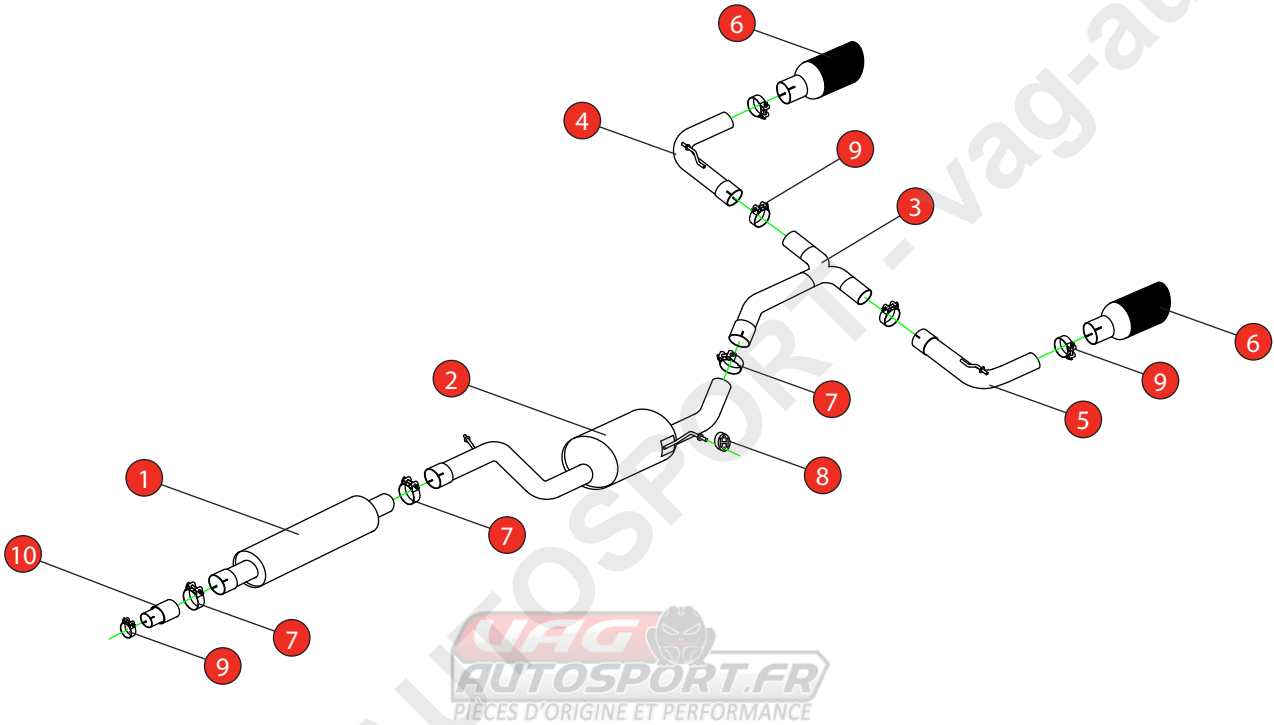

Car	Volkswagen Golf GTi MK7.5 Non-GPF Model	Part No.	SVW056C
Year	2017-2019	Fit Kits	318FK
Notes	Where not supplied use original fittings	Features	Pipe Diameter:- 76mm

Estimated Fitting Time: 1 Hour

NO.	PART NO.	DESCRIPTION	QTY
1	642VW	Resonated Front Section	1
2	644VW	Resonated Centre Section	1
3	720VW	'Y' Piece	1
4	778VW	R/H Trim Connecting Pipe	1
5	779VW	L/H Trim Connecting Pipe	1
6	Z023.10055	Ø100mm Black Ceramic Coated Daytona Trim	2
Fit Kit			
7	Z016.10062	79mm H/D Clamp	3
8	Z016.10057	Hanging Rubber	1
9	Z016.10063	63-68mm Clamp	5
10	AD01	Adaptor (USE TO FIT TO O.E SYSTEM)	1

E-MARK	N/A
DATE	14/04/20
ISSUE	01
AUTHORISED	M.Ydlibi

NOTE: ENSURE SCORPION SYSTEM IS CLEAR OF MOVING PARTS AND ALL ORIGINAL FUNCTIONS WORK CORRECTLY.

STAY CONNECTED TO RED POWER.