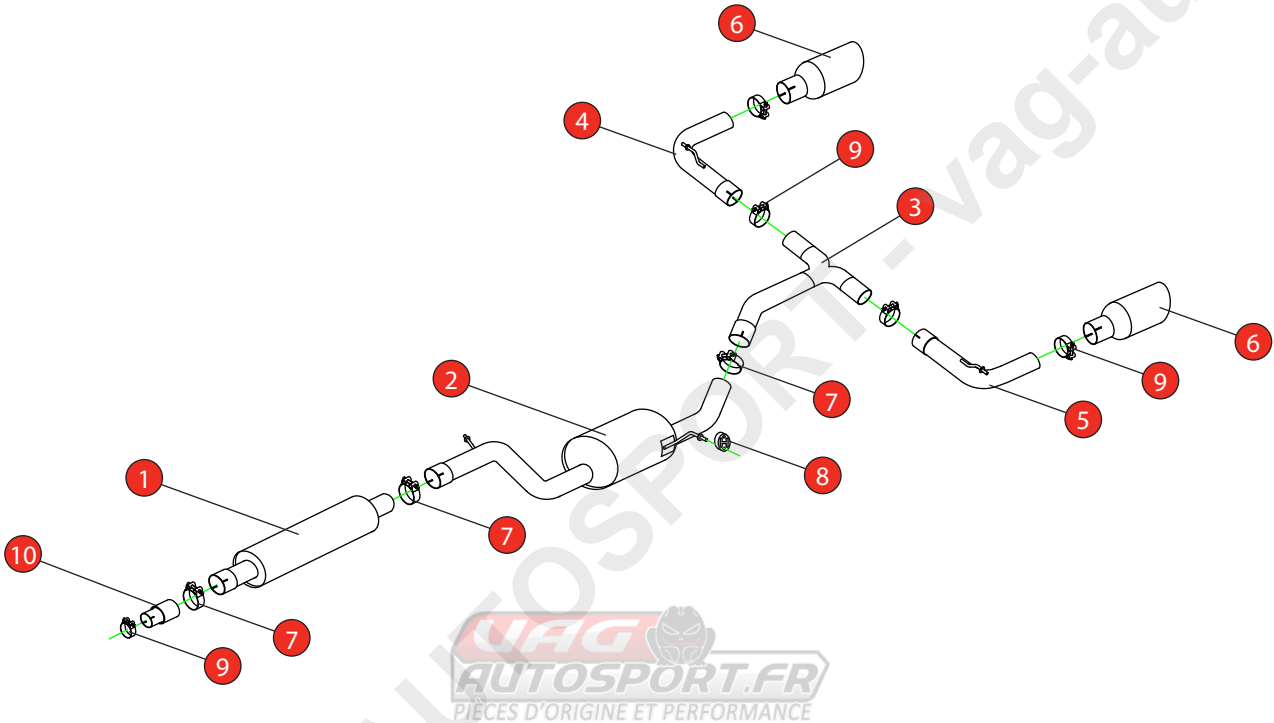

Car	Volkswagen Golf GTi MK7.5 Non-GPF Model	Part No.	SVW056
Year	2017-2019	Fit Kits	318FK
Notes	Where not supplied use original fittings	Features	Pipe Diameter:- 76mm

Estimated Fitting Time: 1 Hour

NO.	PART NO.	DESCRIPTION	QTY
1	642VW	Resonated Front Section	1
2	644VW	Resonated Centre Section	1
3	720VW	'Y' Piece	1
4	778VW	R/H Trim Connecting Pipe	1
5	779VW	L/H Trim Connecting Pipe	1
6	Z023.10061	Ø100mm Polished Daytona Trim	2
Fit Kit			
7	Z016.10062	79mm H/D Clamp	3
8	Z016.10057	Hanging Rubber	1
9	Z016.10063	63-68mm Clamp	5
10	AD01	Adaptor (USE TO FIT TO O.E SYSTEM)	1

E-MARK	N/A
DATE	14/04/20
ISSUE	01
AUTHORISED	M.Ydlibi

NOTE: ENSURE SCORPION SYSTEM IS CLEAR OF MOVING PARTS AND ALL ORIGINAL FUNCTIONS WORK CORRECTLY.

STAY CONNECTED TO RED POWER.