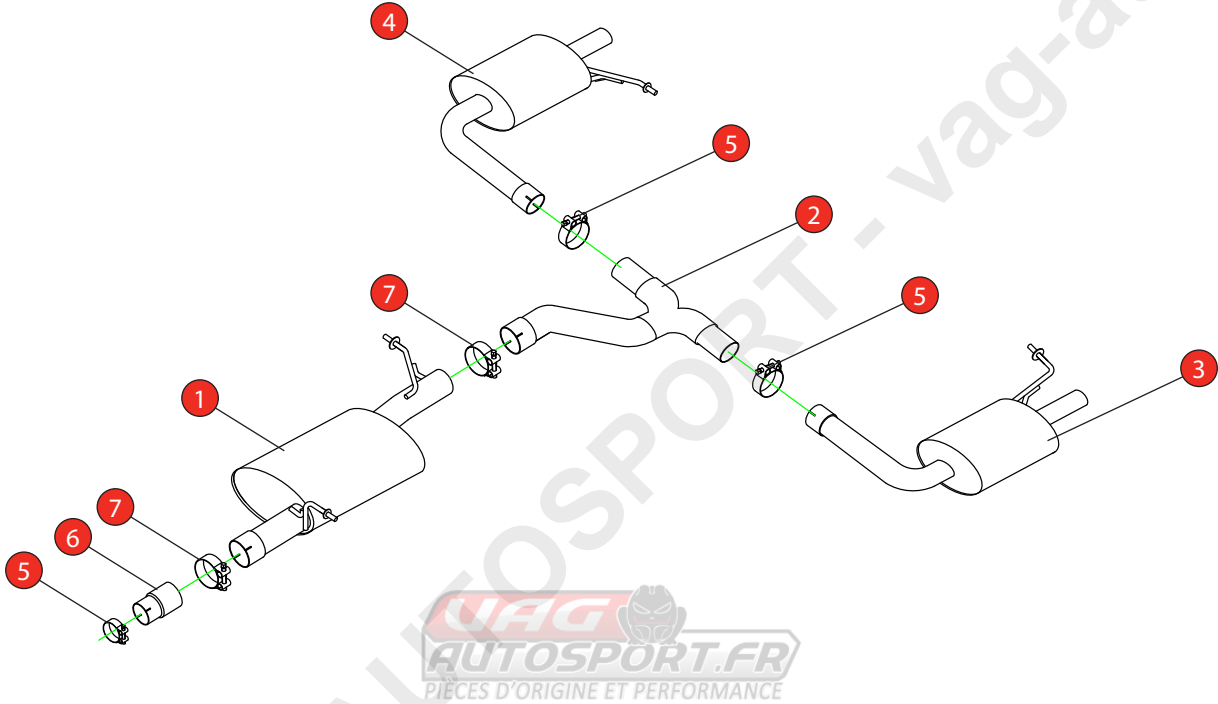

Car	Volkswagen Golf MK7 R Estate	Part No.	SVW053
Year	2015-2017	Fit Kits	290FK
Notes	Where not supplied use original fittings	Features	Pipe Diameter:- 76mm

Estimated Fitting Time: 2 Hours

NO.	PART NO.	DESCRIPTION	QTY
1	753VW	Resonated Centre Section	1
2	755VW	Y Piece	1
3	756VW	L/H Rear Silencer	1
4	757VW	R/H Rear Silencer	1
Fit Kit			
5	Z016.10064	63 - 68mm H/D Clamp	3
6	AD01	Adaptor (USE TO FIT TO O.E SYSTEM)	1
7	Z016.10062	79.2mm H/D Clamp	2

E-MARK	N/A
DATE	17/11/17
ISSUE	00
AUTHORISED	M.Ydlibi

NOTE: ENSURE SCORPION SYSTEM IS CLEAR OF MOVING PARTS AND ALL ORIGINAL FUNCTIONS WORK CORRECTLY.

STAY CONNECTED TO RED POWER.