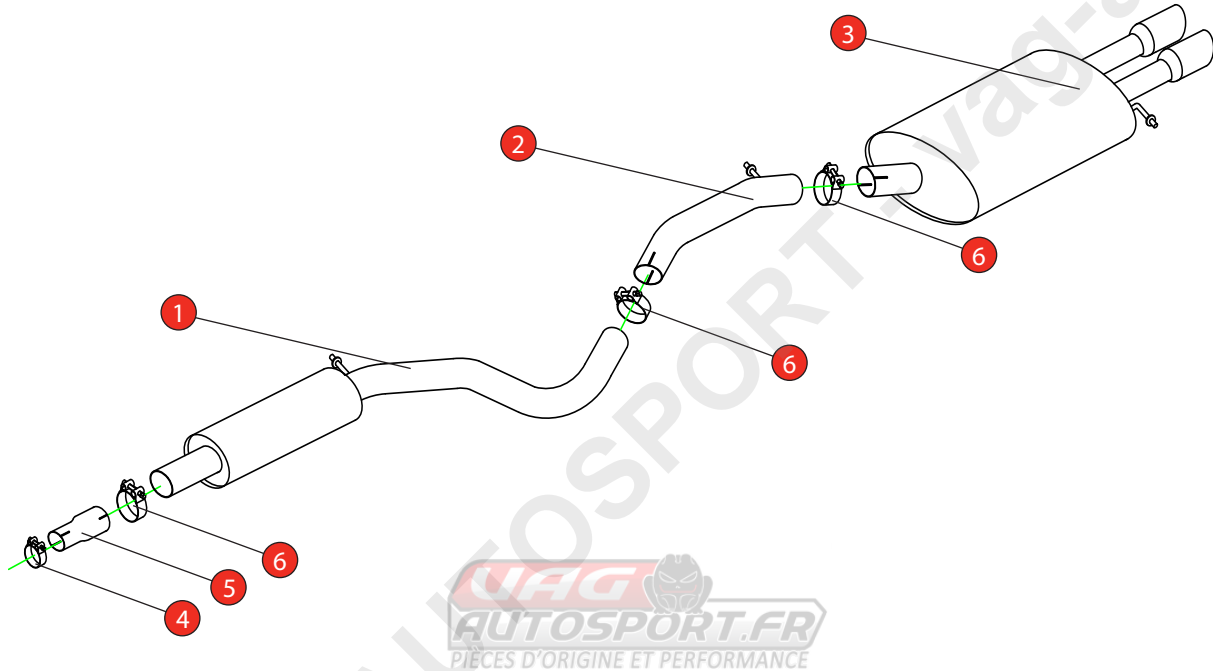

<b>Car</b>	Volkswagen Polo GTI 9n3	<b>Part No.</b>	SVW052
<b>Year</b>	2006-2011	<b>Fit Kits</b>	251FK
<b>Notes</b>	Where not supplied use original fittings	<b>Features</b>	Pipe Diameter:- 63.5mm

Estimated Fitting Time: 2 Hours

NO.	PART NO.	DESCRIPTION	QTY
1	748VW	Resonated Centre Section	1
2	745VW	Link Pipe	1
3	746VW66	Rear Silencer With Twin Polished Daytona Trims	1
<b>Fit Kit</b>			
4	Z016.10004	55-59mm Clamp	1
5	AD55	Adaptor (USE TO FIT TO O.E SYSTEM)	1
6	Z016.10064	66mm H/D Clamp	3