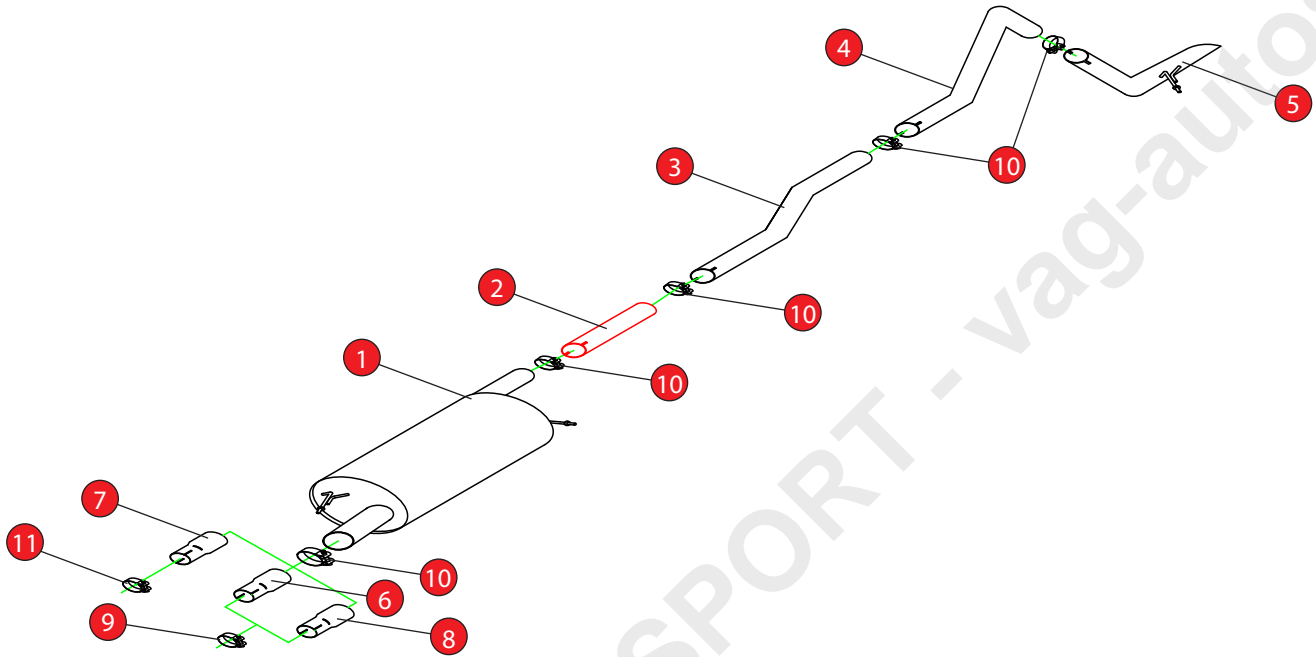

## Scorpion Exhaust Cat-back system Stealth

fits to:

VW Transporter T5 SWB & LWB, 2WD & 4Motion 2.5 TDi (130ps & 174ps) 03-09  
 VW Transporter T5 SWB & LWB, 2WD & 4Motion 2.0 (84ps & 102ps) 10-15  
 VW Transporter T5 SWB & LWB, 2WD & 4Motion 2.0 (140ps) 10-15

## Scorpion Exhaust Particulate Filter-back Stealth

fits to:

VW Transporter T5 SWB & LWB, 2WD & 4Motion 2.0 BiTDi (180ps) 10-15  
 VW Transporter T6 SWB & LWB, 2WD & 4Motion 2.0 BiTDi (204ps) 15-Current

## Parts in this kit

1x 698VW  
 1x 707VW  
 1x 776VW  
 1x 777VW  
 1x 701VW  
 1x AD03  
 1x AD04  
 1x AD98  
 1x Z016.10064  
 5x Z016.10063  
 1x Z016.10004

CAR	VW Transporter T5 / T6	PART NO.	SVW0475
YEAR	VARIES	FIT KITS	205FK
NOTES	Where not supplied use original fittings. Only use Item 2 when fitting Scorpion exhaust to a long wheel base model.	FEATURES	Pipe diameter:- 70mm , 2 3/4"

NO.	PART NO.	DESCRIPTION	QTY
1	698VW	Resonated Centre Section	1
2	707VW	Link Pipe (Only use when fitting Scorpion exhaust to long wheel base models)	1
3	776VW	Centre Pipe	1
4	777VW	Link Pipe	1
5	701VW	Tail Pipe With Stealth Trim	1
Fit Kit			
6	AD03	Adaptor	1
7	AD04	Adaptor (Use when fitting to 1.9 engine vehicles only.)	1
8	AD98	Adaptor (Use when fitting to T6 model)	1
9	Z016.10064	63 - 68 Clamp	1
10	Z016.10063	72mm H/D Clamp	5
11	Z016.10004	55 - 59 Clamp	1