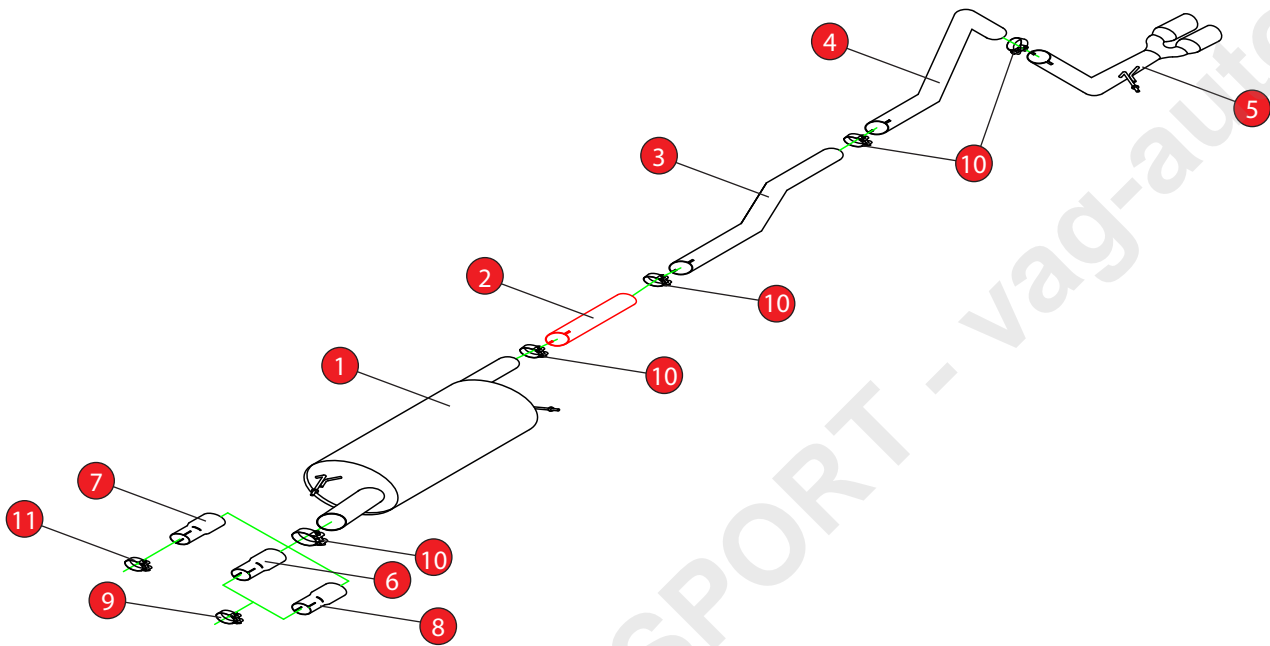

## Scorpion Exhaust Cat-back system Daytona

fits to:

VW Transporter T5 SWB & LWB, 2WD & 4Motion 2.5 TDi (130ps & 174ps) 03-09  
 VW Transporter T5 SWB & LWB, 2WD & 4Motion 2.0 (84ps & 102ps) 10-15  
 VW Transporter T5 SWB & LWB, 2WD & 4Motion 2.0 (140ps) 10-15

## Scorpion Exhaust Particulate Filter-back Daytona

fits to:

VW Transporter T5 SWB & LWB, 2WD & 4Motion 2.0 BiTDi (180ps) 10-15  
 VW Transporter T6 SWB & LWB, 2WD & 4Motion 2.0 BiTDi (204ps) 15-Current

## Parts in this kit

1x 698VW  
 1x 707VW  
 1x 776VW  
 1x 777VW  
 1x 702VW64  
 1x AD03  
 1x AD04  
 1x AD98  
 1x Z016.10064  
 5x Z016.10063  
 1x Z016.10004

CAR	VW Transporter T5 / T6	PART NO.	SVW047D
YEAR	VARIES	FIT KITS	205FK
NOTES	Where not supplied use original fittings. Only use Item 2 when fitting Scorpion exhaust to a long wheel base model.	FEATURES	Pipe diameter:- 70mm , 2 3/4"

NO.	PART NO.	DESCRIPTION	QTY
1	698VW	Resonated Centre Section	1
2	707VW	Link Pipe (Only use when fitting Scorpion exhaust to long wheel base models)	1
3	776VW	Centre Pipe	1
4	777VW	Link Pipe	1
5	702VW64	Tail Pipe With Daytona Trims	1
Fit Kit			
6	AD03	Adaptor	1
7	AD04	Adaptor (Use when fitting to 1.9 engine vehicles only.)	1
8	AD98	Adaptor (Use when fitting to T6 model)	1
9	Z016.10005	63 - 68 Clamp	1
10	Z016.10063	72mm H/D Clamp	5
11	Z016.10004	55 - 59 Clamp	1