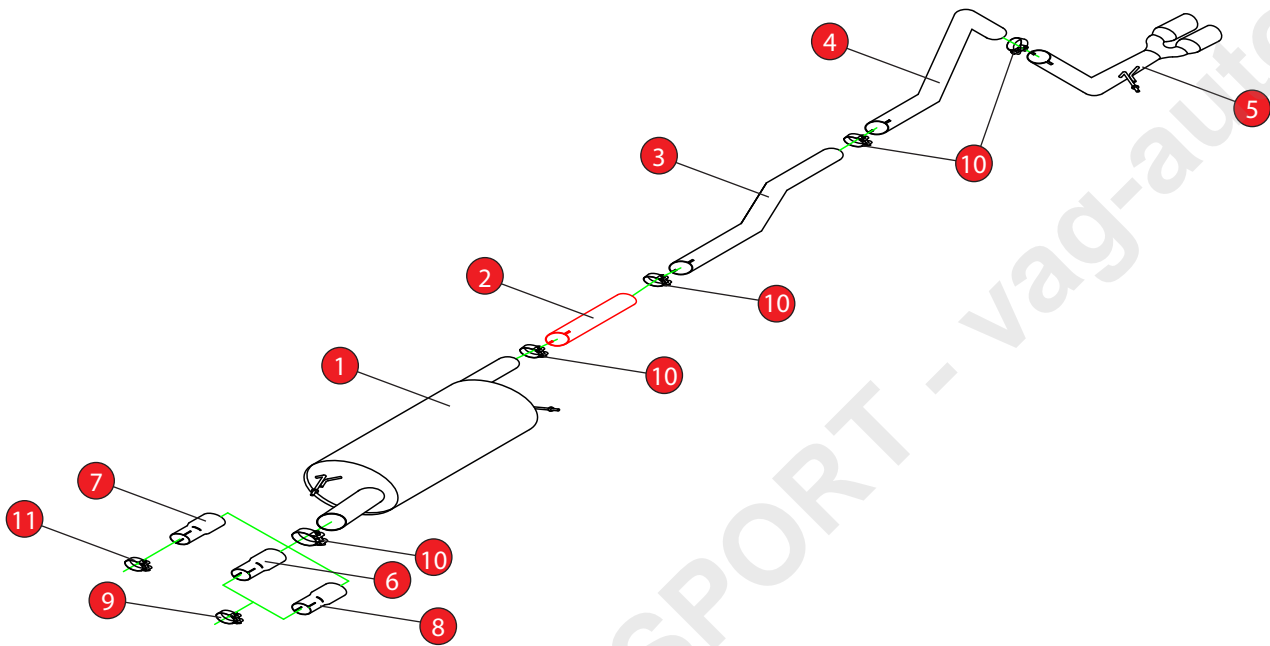

Case 9

CAR	VW Transporter T5 / T6	PART NO.	SVW047
YEAR	VARIES	FIT KITS	205FK
NOTES	VARIES	FEATURES	N/A

Scorpion Exhaust Cat-back system Monaco

fits to:

VW Transporter T5 SWB & LWB, 2WD & 4Motion 2.5 TDi (130ps & 174ps) 03-09
 VW Transporter T5 SWB & LWB, 2WD & 4Motion 2.0 (84ps & 102ps) 10-15
 VW Transporter T5 SWB & LWB, 2WD & 4Motion 2.0 (140ps) 10-15

Scorpion Exhaust Particulate Filter-back Monaco

fits to:

VW Transporter T5 SWB & LWB, 2WD & 4Motion 2.0 BiTDi (180ps) 10-15
 VW Transporter T6 SWB & LWB, 2WD & 4Motion 2.0 BiTDi (204ps) 15-Current

Parts in this kit

1x 698VW
 1x 707VW
 1x 776VW
 1x 777VW
 1x 702VW49
 1x AD03
 1x AD04
 1x AD98
 1x Z016.10004
 5x Z016.10063
 1x Z016.10004

CAR	VW Transporter T5 / T6	PART NO.	SVW047
YEAR	VARIES	FIT KITS	205FK
NOTES	Where not supplied use original fittings. Only use Item 2 when fitting Scorpion exhaust to a long wheel base model.	FEATURES	Pipe diameter:- 70mm , 2 3/4"

NO.	PART NO.	DESCRIPTION	QTY
1	698VW	Resonated Centre Section	1
2	707VW	Link Pipe (Only use when fitting Scorpion exhaust to long wheel base models)	1
3	776VW	Centre Pipe	1
4	777VW	Link Pipe	1
5	702VW49	Tail Pipe With Monaco Trims	1
Fit Kit			
6	AD03	Adaptor	1
7	AD04	Adaptor (Use when fitting to 1.9 engine vehicles only.)	1
8	AD98	Adaptor (Use when fitting to T6 model)	1
9	Z016.10064	63 - 68mm Clamp	1
10	Z016.10063	72mm H/D Clamp	5
11	Z016.10004	55 - 59mm Clamp	1