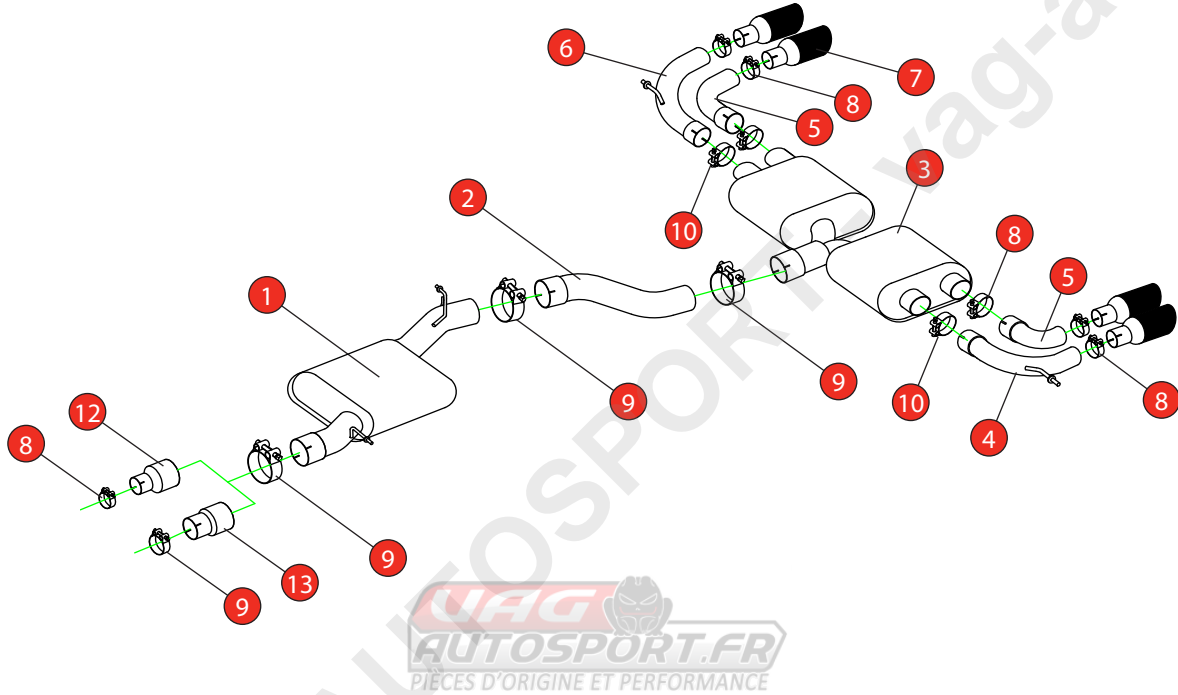

Car	Volkswagen Golf R MK7	Part No.	SVW044CF
Year	2014-2016	Fit Kits	305FK
Notes	Where not supplied use original fittings	Features	Pipe Diameter:- 80mm

Estimated Fitting Time: 2 Hours

NO.	PART NO.	DESCRIPTION	QTY
1	763VW	Resonated Centre Section	1
2	765VW	Link Pipe	1
3	766VW	Rear Silencer	1
4	817VW	L/H Outer Trim Connecting Pipe	1
5	816VW	L/H & R/H Inner Trim Connecting Pipe	2
6	818VW	R/H Outer Trim Connecting Pipe	1
7	Z023.10159	Carbon Fibre Ascari Trim	4
Fit Kit			
8	Z016.10064	63-68mm Clamp	7
9	Z016.10069	79-85mm Clamp	3
10	Z016.10070	66mm H/D Clamp	2
11	Z016.10056	73-79mm Clamp	1
12	AD103	Adaptor (USE TO FIT TO O.E DOWNPIPE)	1
13	AD107	Adaptor (USE TO FIT TO Ø76mm DOWNPIPE)	1

DATE	12/07/2022
ISSUE	02
AUTHORISED	S Shipley

NOTE: ENSURE SCORPION SYSTEM IS CLEAR OF MOVING PARTS AND ALL ORIGINAL FUNCTIONS WORK CORRECTLY.

STAY CONNECTED TO RED POWER.

Car	Volkswagen Golf R MK7	Part No.	SVW044CF
Year	2014-2016	Fit Kits	305FK
Notes	Where not supplied use original fittings	Features	Pipe Diameter:- 80mm

A) Both of the rear mounting points need rotating 180° when fitting the Scorpion exhaust.

STAY CONNECTED TO RED POWER.