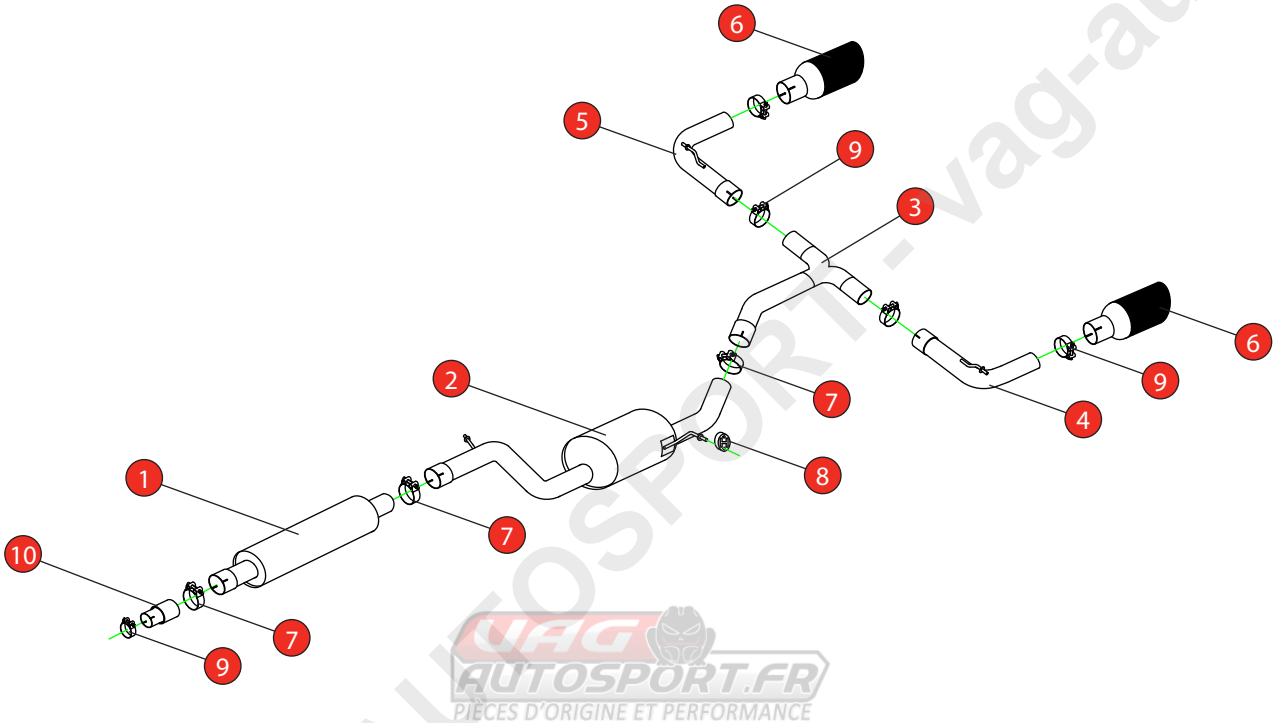

Car	VW MK7 Golf GTi / Clubsport & Clubsport S	Part No.	SVW043CF
Year	2013-2016	Fit Kits	318FK
Notes	Where not supplied use original fittings	Features	Pipe Diameter:- 76mm

Estimated Fitting Time: 1 Hour

NO.	PART NO.	DESCRIPTION	QTY
1	642VW	Resonated Front Section	1
2	644VW	Resonated Centre Section	1
3	720VW	'Y' Piece	1
4	721VW	L/H Trim Connecting Pipe	1
5	722VW	R/H Trim Connecting Pipe	1
6	Z023.10159	Ø100mm Carbon Fibre Ascari Trim	2
Fit Kit			
7	Z016.10062	79mm H/D Clamp	3
8	Z016.10057	Hanging Rubber	1
9	Z016.10063	63-68mm Clamp	5
10	AD01	Adaptor (USE TO FIT TO O.E SYSTEM)	1