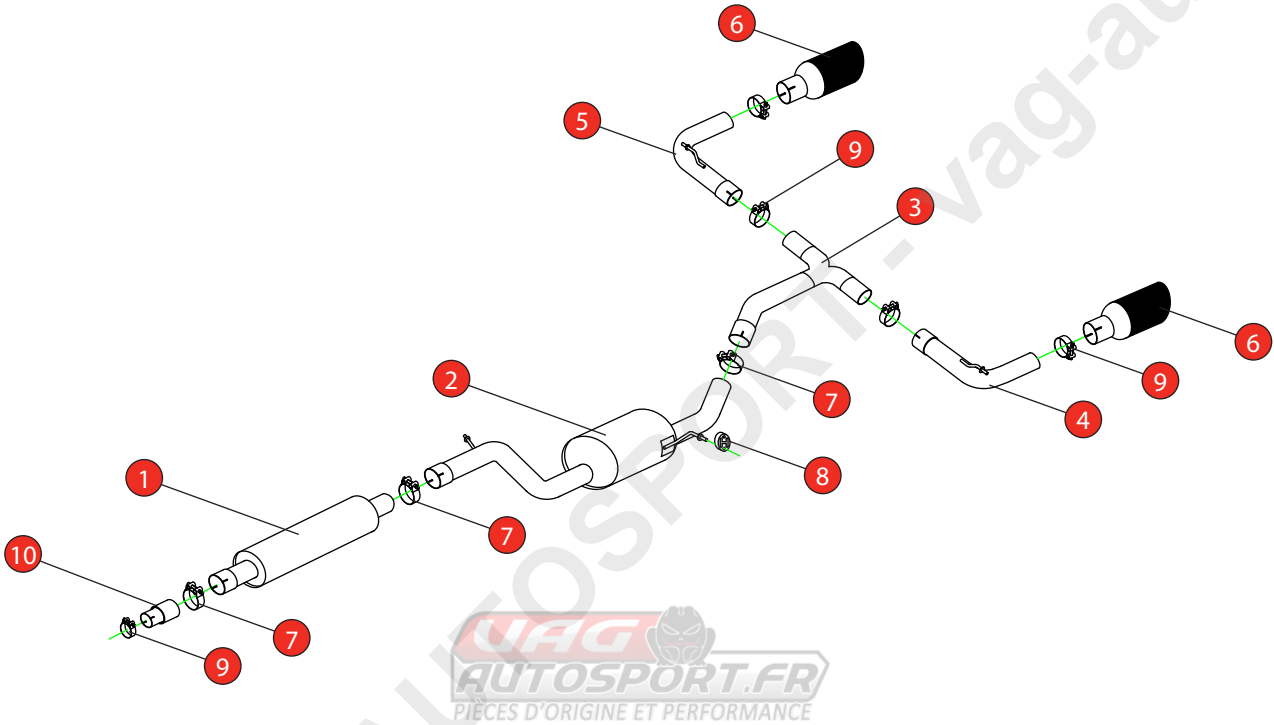

Car	VW MK7 Golf GTi / Clubsport & Clubsport S	Part No.	SVW043C
Year	2013-2016	Fit Kits	318FK
Notes	Where not supplied use original fittings	Features	Pipe Diameter:- 76mm

Estimated Fitting Time: 1 Hour

NO.	PART NO.	DESCRIPTION	QTY
1	642VW	Resonated Front Section	1
2	644VW	Resonated Centre Section	1
3	720VW	'Y' Piece	1
4	721VW	L/H Trim Connecting Pipe	1
5	722VW	R/H Trim Connecting Pipe	1
6	Z023.10055	Ø100mm Black Ceramic Coated Daytona Trim	2
Fit Kit			
7	Z016.10062	79mm H/D Clamp	3
8	Z016.10057	Hanging Rubber	1
9	Z016.10063	63-68mm Clamp	5
10	AD01	Adaptor (USE TO FIT TO O.E SYSTEM)	1

E-MARK	N/A
DATE	05/10/21
ISSUE	06
AUTHORISED	M.Ydlibi

NOTE: ENSURE SCORPION SYSTEM IS CLEAR OF MOVING PARTS AND ALL ORIGINAL FUNCTIONS WORK CORRECTLY.

STAY CONNECTED TO RED POWER.