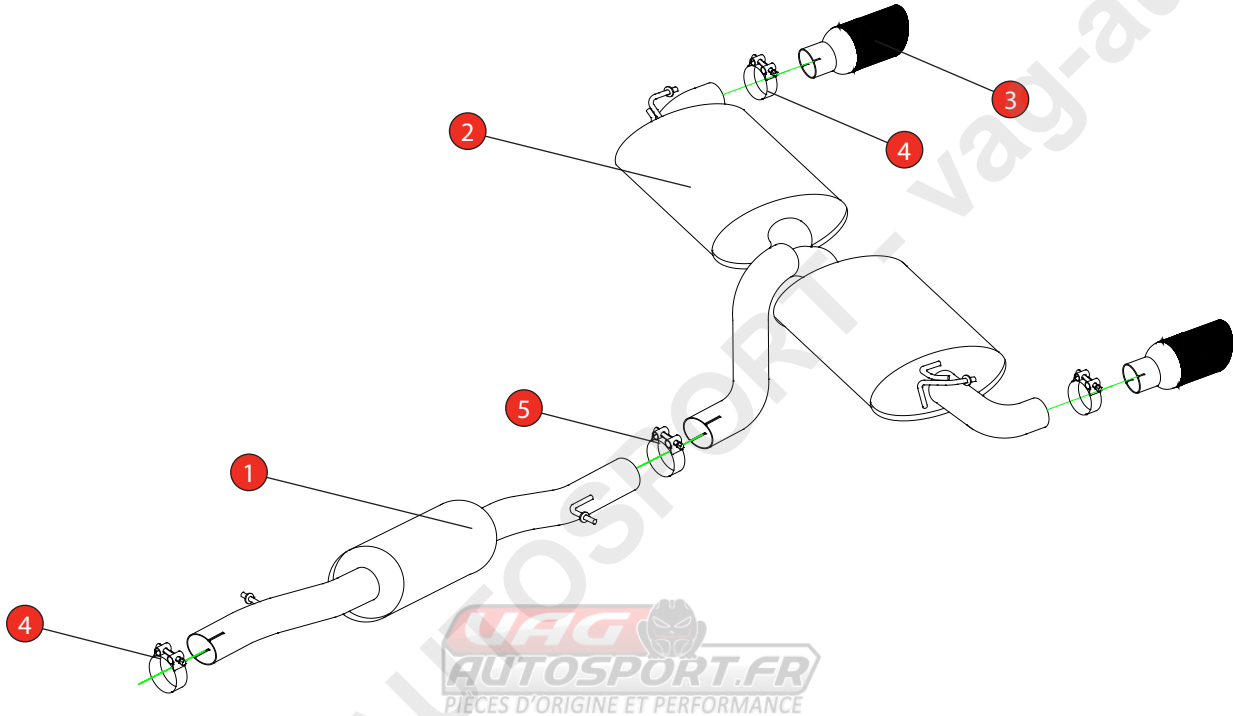

Car	Volkswagen Golf MK4 R32 3.2 V6	Part No.	SVW040C
Year	2003-2005	Fit Kits	022FK
Notes	Where not supplied use original fittings	Features	Pipe Diameter:- 70mm

Estimated Fitting Time: 90 Minutes

NO.	PART NO.	DESCRIPTION	QTY
1	613VW	Resonated Centre Section	1
2	615VW	Rear Silencer	1
3	Z023.10055	Black Ceramic Ø100mm Daytona Trim	2
Fit Kit			
4	Z016.10064	66mm H/D Clamp	3
5	Z016.10063	72mm H/D Clamp	1

E-MARK	N/A
DATE	30/01/17
ISSUE	00
AUTHORISED	M.Ydlibi

NOTE: ENSURE SCORPION SYSTEM IS CLEAR OF MOVING PARTS AND ALL ORIGINAL FUNCTIONS WORK CORRECTLY.

STAY CONNECTED TO RED POWER.