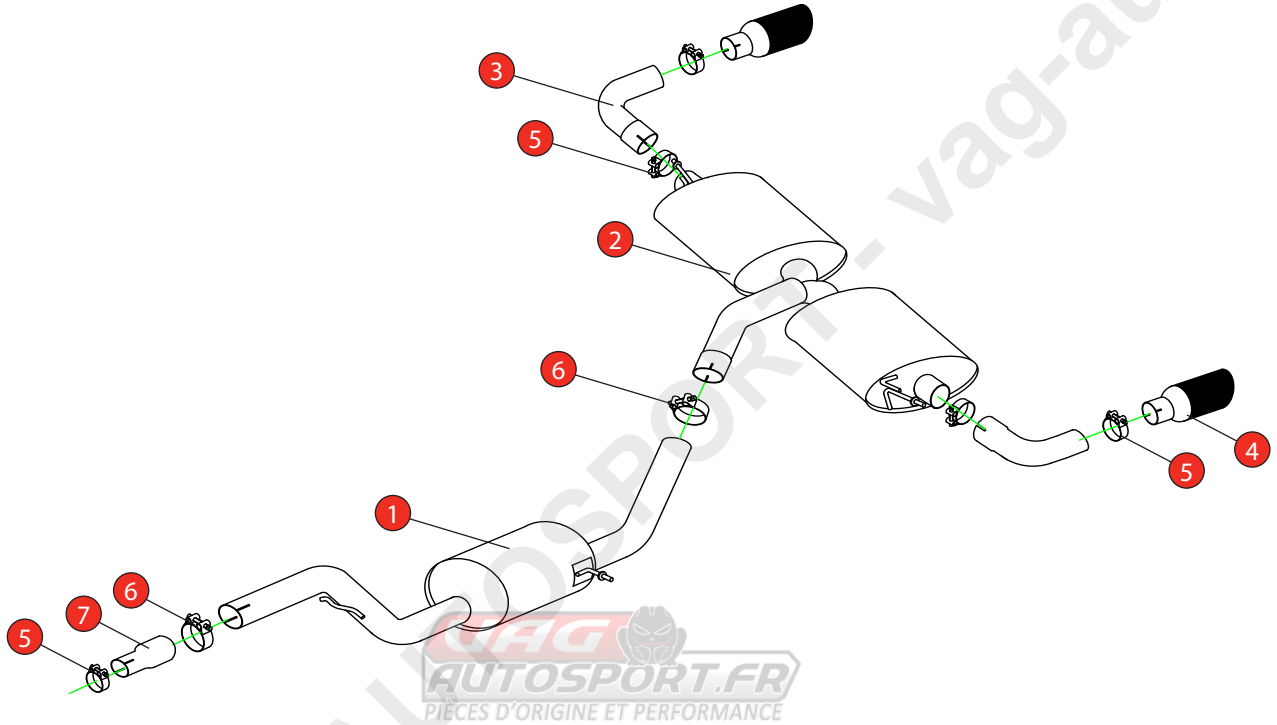

Car	Volkswagen Golf 6 GTi & Edition 35	Part No.	SVW036CF
Year	2009-2013	Fit Kits	270FK
Notes	Where not supplied use original fittings	Features	Pipe Diameter:- 76mm

Estimated Fitting Time: 60 Minutes

NO.	PART NO.	DESCRIPTION	QTY
1	588VW	Resonated Centre Section	1
2	747VW	Rear Silencer	1
3	691BM	Trim Connecting Pipe	2
4	Z023.10159	Ø100mm Carbon Fibre Ascari Trim	2
Fit Kit			
5	Z016.10064	63-68mm H/D Clamp	5
6	Z016.10062	76.2mm H/D Clamp	2
7	AD46	Adaptor (USE TO FIT TO O.E SYSTEM)	1

E-MARK	N/A
DATE	24/03/2022
ISSUE	01
AUTHORISED	S Shipley

NOTE: ENSURE SCORPION SYSTEM IS CLEAR OF MOVING PARTS AND ALL ORIGINAL FUNCTIONS WORK CORRECTLY.

STAY CONNECTED TO RED POWER.