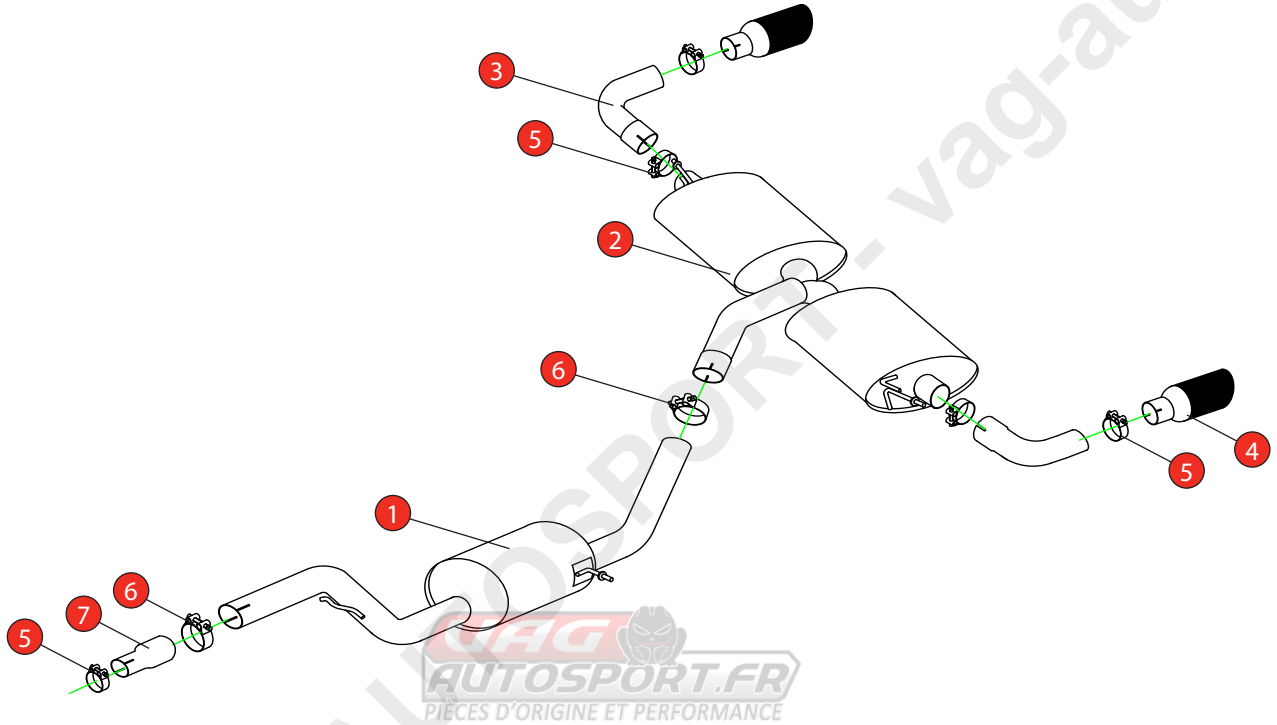

Car	Volkswagen Golf 6 GTi & Edition 35	Part No.	SVW036C
Year	2009-2013	Fit Kits	270FK
Notes	Where not supplied use original fittings	Features	Pipe Diameter:- 76mm

Estimated Fitting Time: 60 Minutes

NO.	PART NO.	DESCRIPTION	QTY
1	588VW	Resonated Centre Section	1
2	747VW	Rear Silencer	1
3	691BM	Trim Connecting Pipe	2
4	Z023.10055	Ø100mm Black Ceramic Daytona Trim	2
Fit Kit			
5	Z016.10064	63-68mm H/D Clamp	5
6	Z016.10062	76.2mm H/D Clamp	2
7	AD46	Adaptor (USE TO FIT TO O.E SYSTEM)	1

E-MARK	N/A
DATE	24/03/2022
ISSUE	03
AUTHORISED	S Shipley

NOTE: ENSURE SCORPION SYSTEM IS CLEAR OF MOVING PARTS AND ALL ORIGINAL FUNCTIONS WORK CORRECTLY.

STAY CONNECTED TO RED POWER.