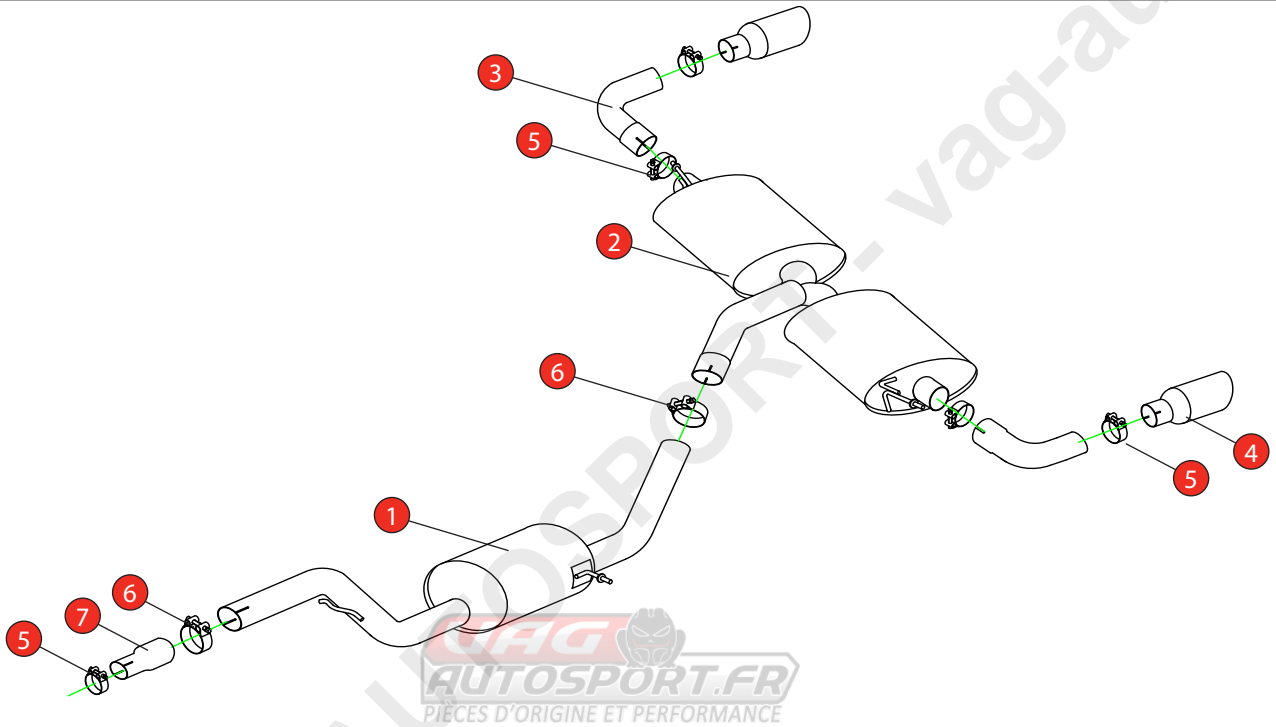

Car	Volkswagen Golf 6 GTi & Edition 35	Part No.	SVW036
Year	2009-2013	Fit Kits	270FK
Notes	Where not supplied use original fittings	Features	Pipe Diameter:- 76mm

Estimated Fitting Time: 60 Minutes

NO.	PART NO.	DESCRIPTION	QTY
1	588VW	Resonated Centre Section	1
2	747VW	Rear Silencer	1
3	691BM	Trim Connecting Pipe	2
4	Z023.10061	Ø100mm Polished Daytona Trim	2
Fit Kit			
5	Z016.10064	63-68mm H/D Clamp	5
6	Z016.10062	76.2mm H/D Clamp	2
7	AD46	Adaptor (USE TO FIT TO O.E SYSTEM)	1

E-MARK	N/A
DATE	24/03/2022
ISSUE	05
AUTHORISED	S Shipley

NOTE: ENSURE SCORPION SYSTEM IS CLEAR OF MOVING PARTS AND ALL ORIGINAL FUNCTIONS WORK CORRECTLY.

STAY CONNECTED TO RED POWER.