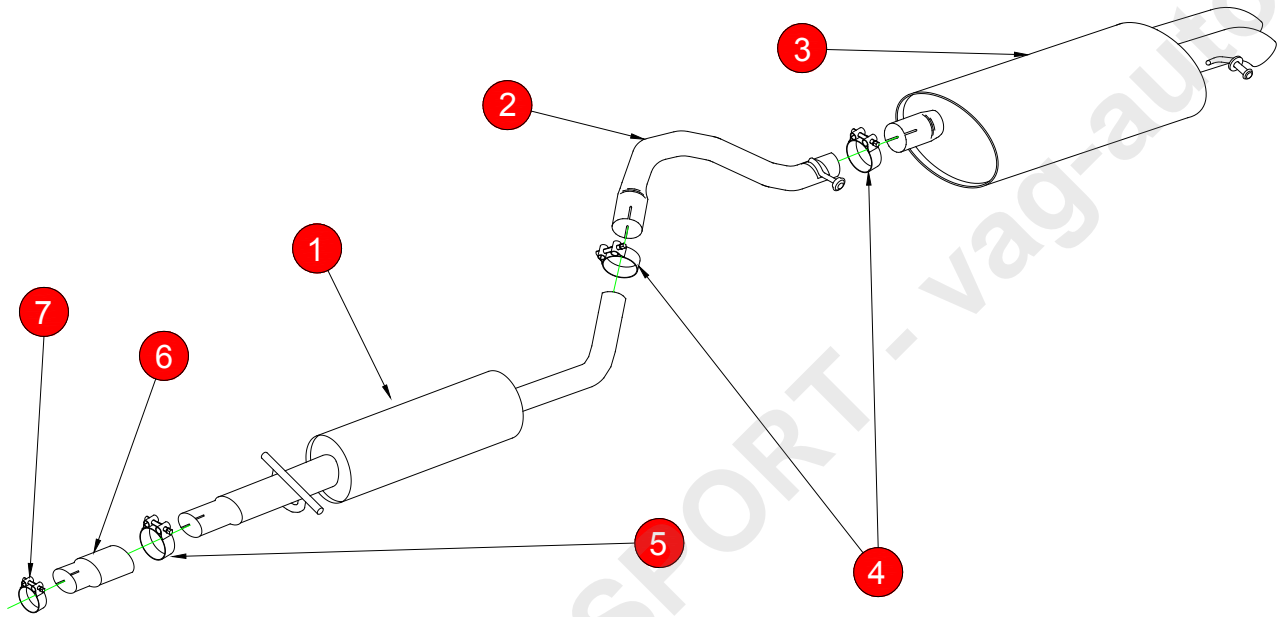

CAR	Volkswagen Golf Mk4 All exc 4WD	PART NO.	SVW020
YEAR	98-06	FIT KITS	070 FK
NOTES	Depending on which model you have, will depend on which adaptor and clamp you need to use,. The table below shows you what clamp to use with the adaptor	FEATURES	Pipe diameter:- 63.5mm/2.5"

NO.	PART NO.	DESCRIPTION	QTY
1	320VW	Front Silencer	1
2	573VW	Link Pipe	1
3	574VW	Stealth Rear Silencer	1
Fit Kit			
4	Z016.10064	65mm H/D Clamp	2
5	Z016.10004	55-59mm Clamp	1
6a	AD15	Adaptor 55mm - 50.5mm	1
6b	AD16	Adaptor 55mm - 45.5mm	1
7a	Z016.10002	51-55mm Clamp	1
7b	Z016.10003	47-51mm Clamp	1