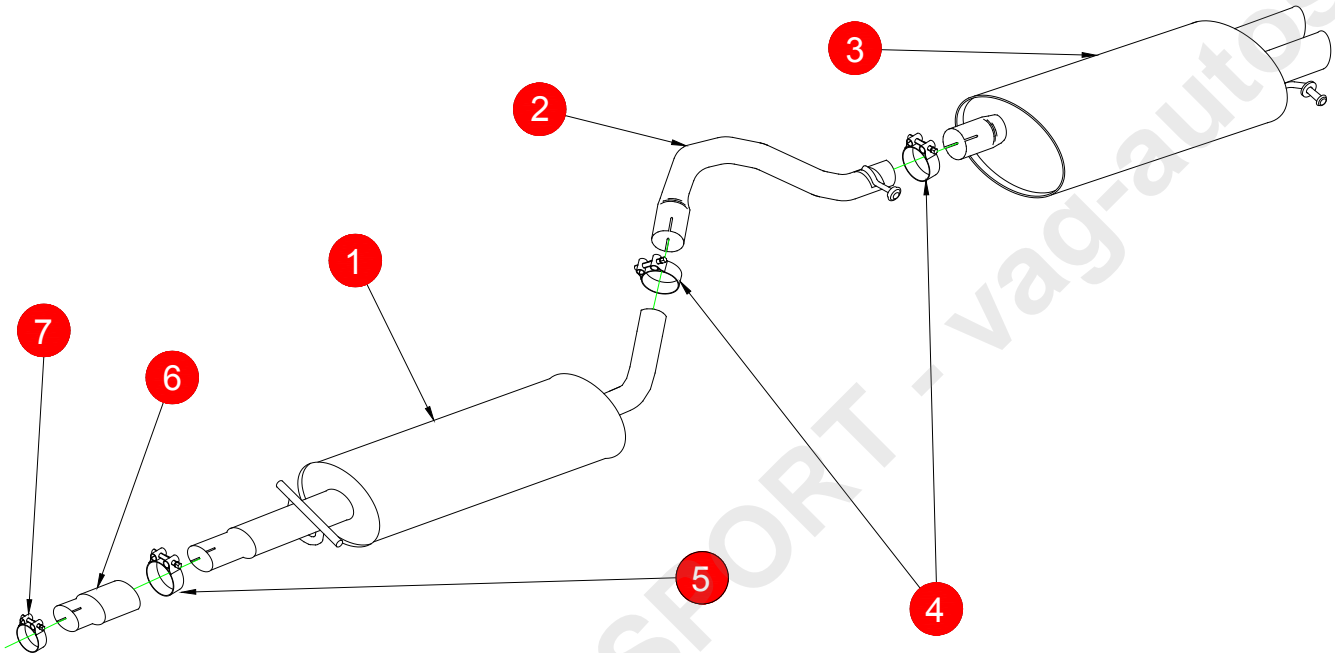

CAR	Volkswagen Golf Mk4 All exc 4WD	PART NO.	SVW019
YEAR	98-06	FIT KITS	070 FK
NOTES	Depending on which model you have, will depend on which adaptor and clamp you need to use. The table below shows you what clamp to use with the adaptor. Plastic valance will require cutting.	FEATURES	Pipe diameter:- 63.5mm/2.5"

NO.	PART NO.	DESCRIPTION	QTY
1	320VW	Front Silencer	1
2	561VW	Link Pipe	1
3	562VW49	Rear Silencer	1
Fit Kit			
4	Z016.10064	65mm H/D Clamp	2
5	Z016.10004	55-59mm Clamp	1
6a	AD15	Adaptor 55mm - 50.5mm (Use with item 7a)	1
6b	AD16	Adaptor 55m - 45.5mm (Use with item 7b)	1
7a	Z016.10002	51-55mm Clamp	1
7b	Z016.10003	47-51mm Clamp	1