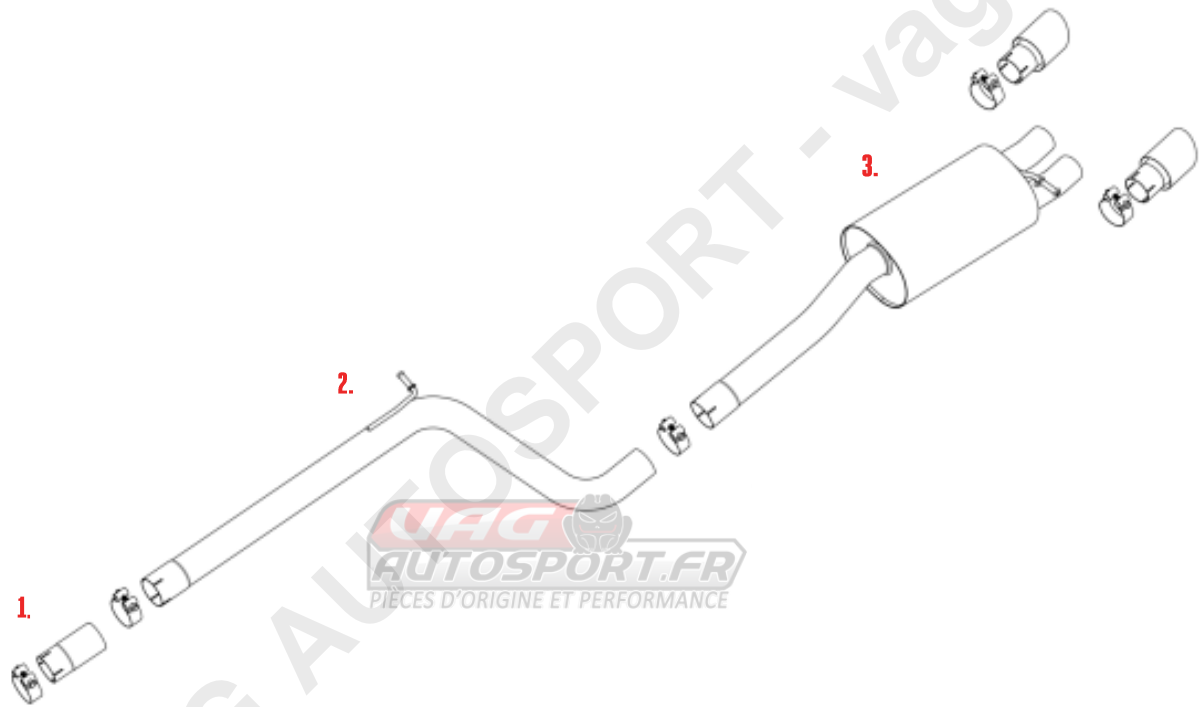

**VEHICLE** VW POLO GTI 2.0 TSI

**SYSTEM NO**

**YEAR** 2018 - ON

**NOTES**

NON GPF/OPF  
MODELS  
EC APPROVED

PART NUMBER	DESCRIPTION	QUANTITY	IN PACKAGE
1. F5172	ADAPTOR TO OE OPF/GPF NO FITTING KIT REQUIRED	1	
2. MSVW484REP	FRONT SILENCER REP PIPE	1	
CHC73SS	73MM CLAMP	1	
3. MSVW485	REAR SECTION	1	
CHC73SS	73MM CLAMP	1	

## TIP OPTIONS

MSTIP217	BURNT TITANIUM TIP	2	
CHC66.5SS	66.5MM CLAMP	2	