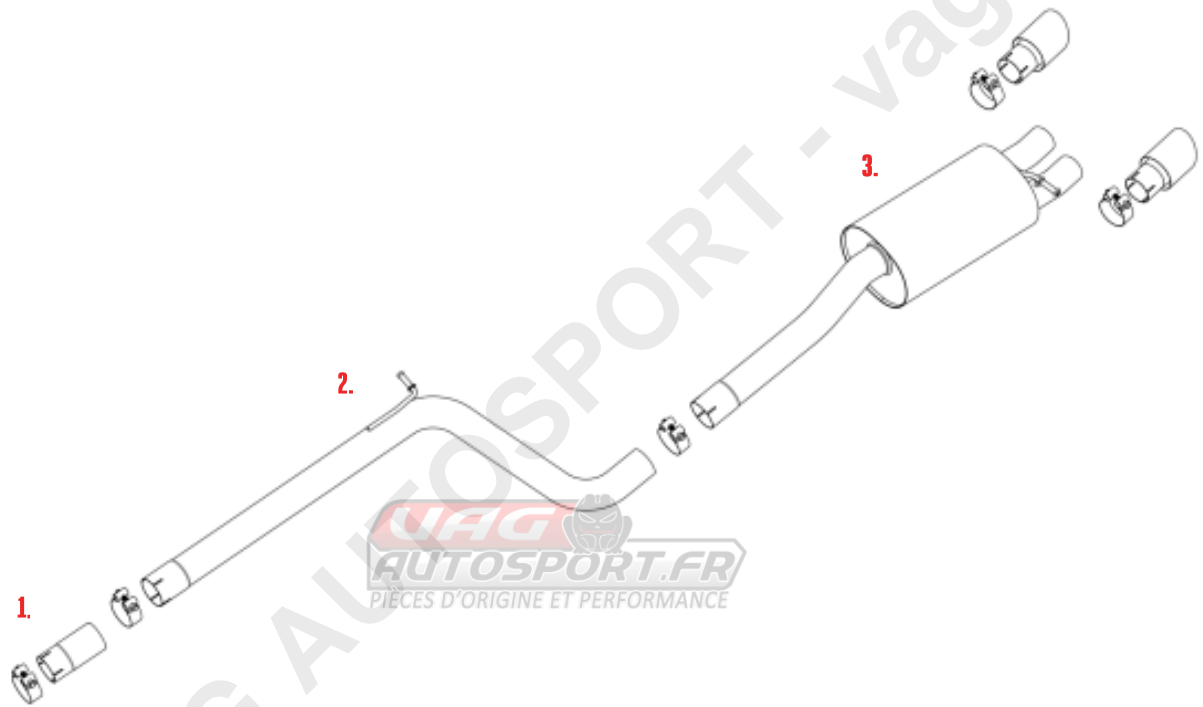

VEHICLE VW POLO GTI 2.0 TSI

SYSTEM NO

YEAR 2018 - ON

NOTES
NON GPF/OPF
MODELS
EC APPROVED

PART NUMBER	DESCRIPTION	QUANTITY	IN PACKAGE
1. F5172	ADAPTOR TO OE OPF/GPF NO FITTING KIT REQUIRED	1	
2. MSVW484REP	FRONT SILENCER REP PIPE	1	
CHC73SS	73MM CLAMP	1	
3. MSVW485	REAR SECTION	1	
CHC73SS	73MM CLAMP	1	

TIP OPTIONS

MSTIP193	BRUSHED TITANIUM TIP	2	
CHC66.5SS	66.5MM CLAMP	2	