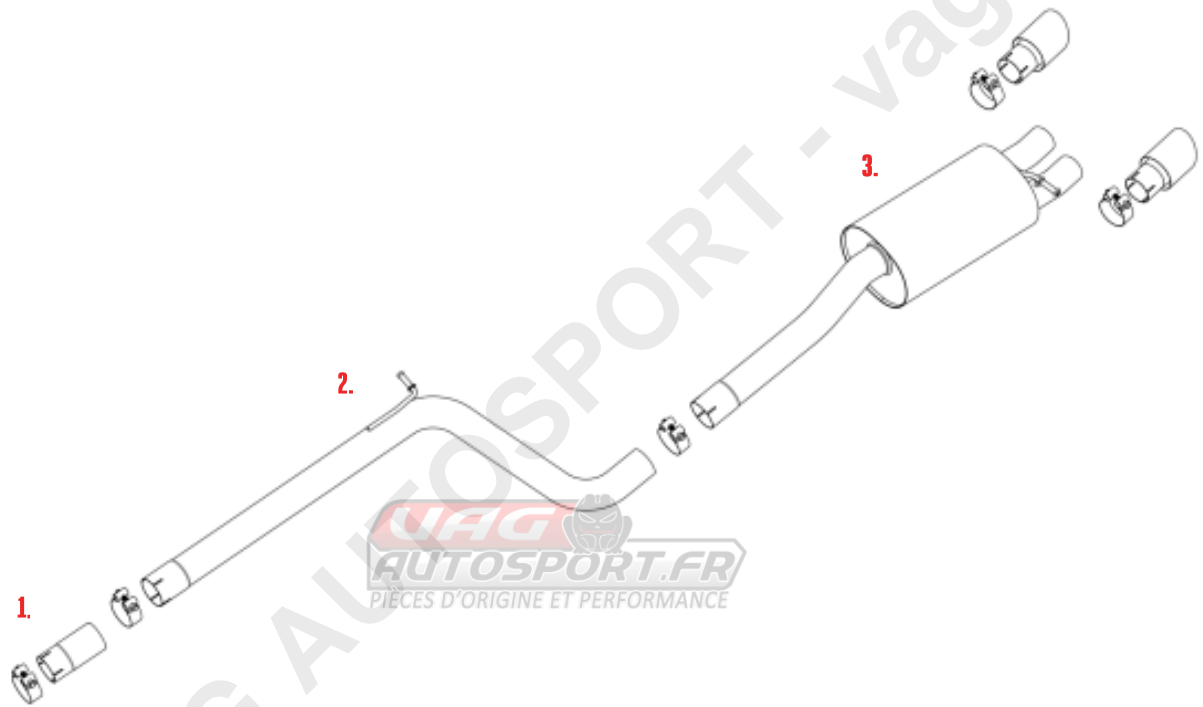

VEHICLE VW POLO GTI 2.0 TSI

SYSTEM NO

YEAR 2018 - ON

NOTES
NON GPF/OPF
MODELS
EC APPROVED

PART NUMBER	DESCRIPTION	QUANTITY	IN PACKAGE
1. F5172	ADAPTOR TO OE OPF/GPF NO FITTING KIT REQUIRED	1	
2. MSVW484REP	FRONT SILENCER REP PIPE	1	
CHC73SS	73MM CLAMP	1	
3. MSVW485	REAR SECTION	1	
CHC73SS	73MM CLAMP	1	

TIP OPTIONS

MSAU532	BLACK TIP	2	
CHC66.5SS	66.5MM CLAMP	2	