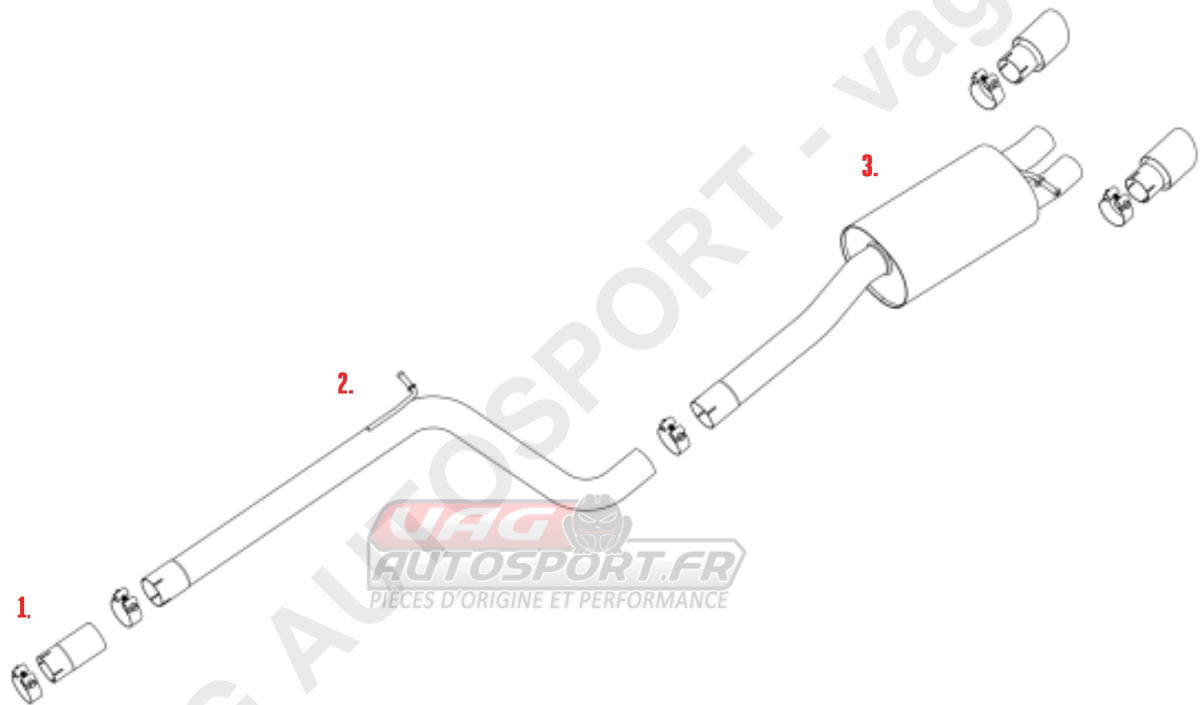

VEHICLE VW POLO GTI 2.0 TSI

SYSTEM NO

YEAR 2018 - ON

NOTES
NON GPF/OPF
MODELS
EC APPROVED

PART NUMBER	DESCRIPTION	QUANTITY	IN PACKAGE
1. F5172	ADAPTOR TO OE OPF/GPF NO FITTING KIT REQUIRED	1	
2. MSVW484REP	FRONT SILENCER REP PIPE	1	
CHC73SS	73MM CLAMP	1	
3. MSVW485	REAR SECTION	1	
CHC73SS	73MM CLAMP	1	

TIP OPTIONS

MSAU529	POLISHED TIP	2	
CHC66.5SS	66.5MM CLAMP	2	