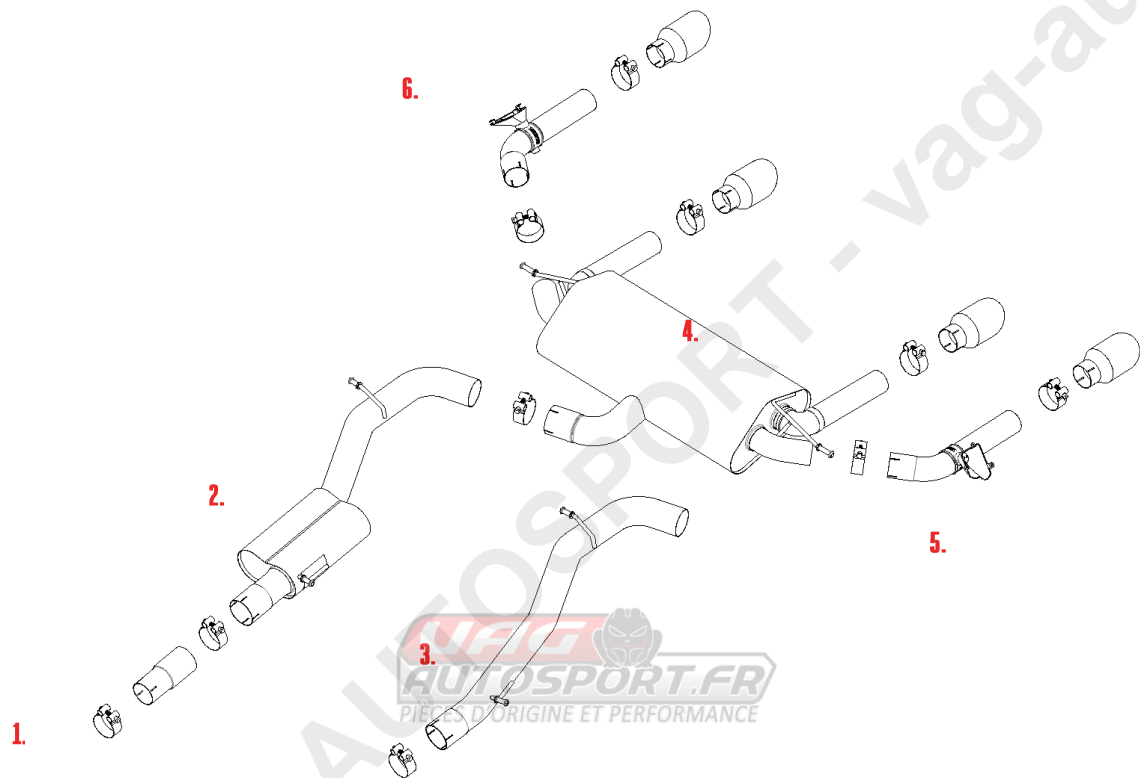

VEHICLE VW T-ROC R
YEAR 2019 - ON

SYSTEM NO
NOTES

PART NUMBER	DESCRIPTION	QUANTITY	IN PACKAGE
1.	MSAU618REP	CENTRE SIL DELETE PIPE	1
	F5125	ADAPTER	1
	CHC68SS	68MM CLAMP	1
	CHC79SS	79MM CLAMP	1
	F20050	SPACER (FITS BETWEEN CROSS BRACE AND FLOOR - 1 EACH SIDE)	2
3.	MSVW495	REAR SECTION	1
	CHC79SS	79MM CLAMP	1
4.	MSVW496	LH VALVED OUTLET PIPE	1
	CHC66.5SS	66.5MM CLAMP	1
	F3160	SPRING	1
5.	MSVW497	RH VALVED OUTLET PIPE	
	CHC66.5SS	66.5MM CLAMP	1

	F3160	SPRING	1	
TIP OPTIONS				

5.	MSTIP226	CARBON FIBRE TIP	4	
	CHC66.5SS	66.5MM CLAMP	4	