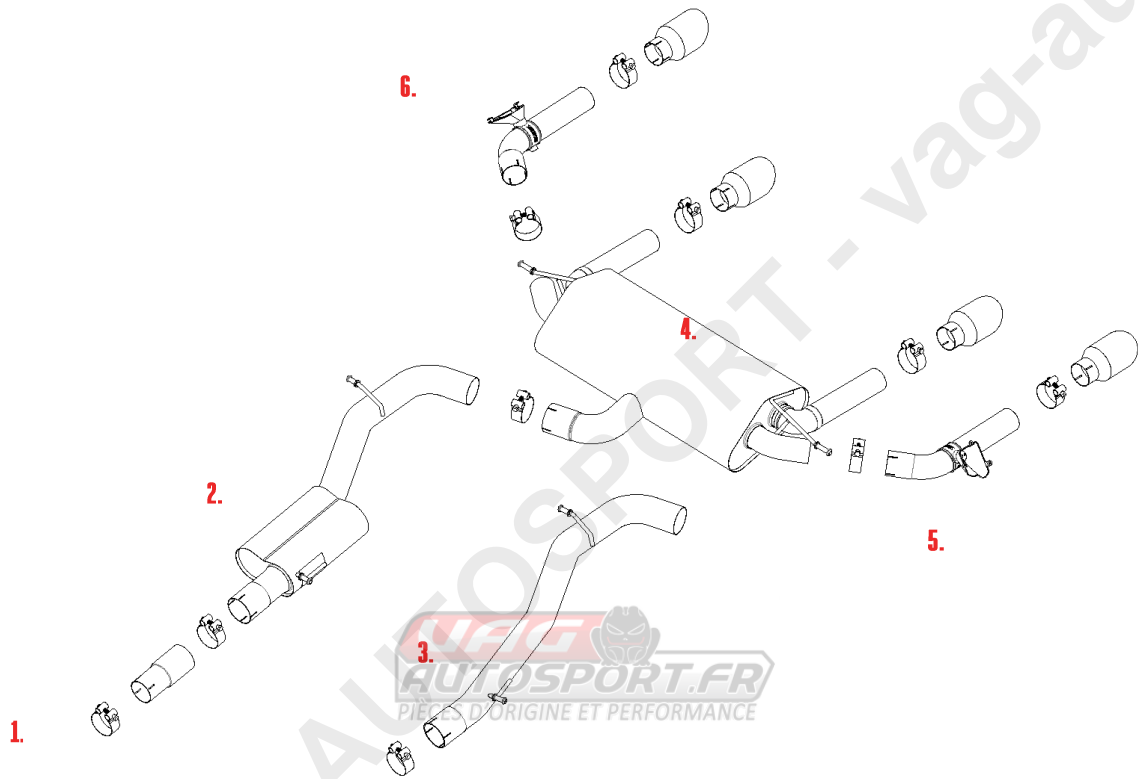

**VEHICLE** VW T-ROC R  
**YEAR** 2019 - ON

**SYSTEM NO**  
**NOTES**

PART NUMBER	DESCRIPTION	QUANTITY	IN PACKAGE	
1.	MSAU618REP	CENTRE SIL DELETE PIPE	1	
	F5125	ADAPTER	1	
	CHC68SS	68MM CLAMP	1	
	CHC79SS	79MM CLAMP	1	
	F20050	SPACER (FITS BETWEEN CROSS BRACE AND FLOOR - 1 EACH SIDE)	2	
3.	MSVW495	REAR SECTION	1	
	CHC79SS	79MM CLAMP	1	
4.	MSVW496	LH VALVED OUTLET PIPE	1	
	CHC66.5SS	66.5MM CLAMP	1	
	F3160	SPRING	1	
5.	MSVW497	RH VALVED OUTLET PIPE		
	CHC66.5SS	66.5MM CLAMP	1	

F3160	SPRING		1	
<b>TIP OPTIONS</b>				

<b>4.</b>	MSTIP194	BURNT TITANIUM TIP	4	
	CHC66.5SS	66.5MM CLAMP	4	

---