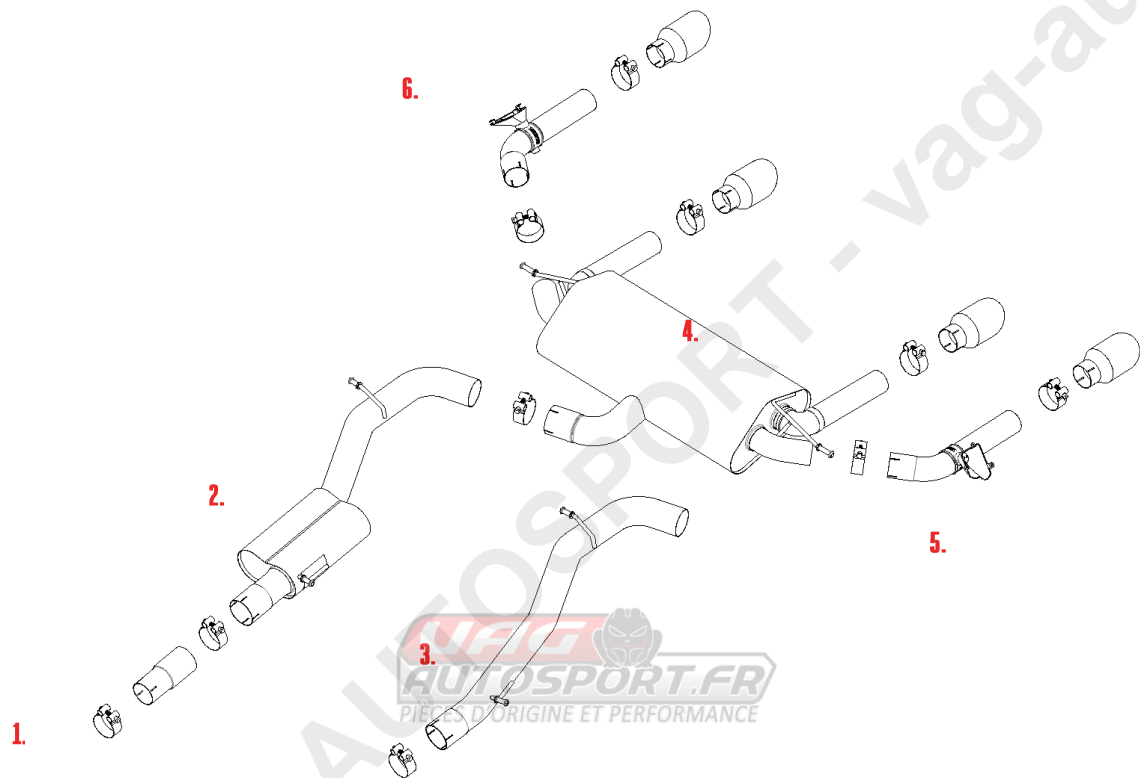

VEHICLE VW T-ROC R
YEAR 2019 - ON

SYSTEM NO
NOTES

PART NUMBER	DESCRIPTION	QUANTITY	IN PACKAGE	
1.	MSAU618REP	CENTRE SIL DELETE PIPE	1	
	F5125	ADAPTER	1	
	CHC68SS	68MM CLAMP	1	
	CHC79SS	79MM CLAMP	1	
	F20050	SPACER (FITS BETWEEN CROSS BRACE AND FLOOR - 1 EACH SIDE)	2	
3.	MSVW495	REAR SECTION	1	
	CHC79SS	79MM CLAMP	1	
4.	MSVW496	LH VALVED OUTLET PIPE	1	
	CHC66.5SS	66.5MM CLAMP	1	
	F3160	SPRING	1	
5.	MSVW497	RH VALVED OUTLET PIPE		
	CHC66.5SS	66.5MM CLAMP	1	

	F3160	SPRING	1	
TIP OPTIONS				

3.	MSVW374	BRUSHED TITANIUM TIP	4	
	CHC66.5SS	66.5MM CLAMP	4	