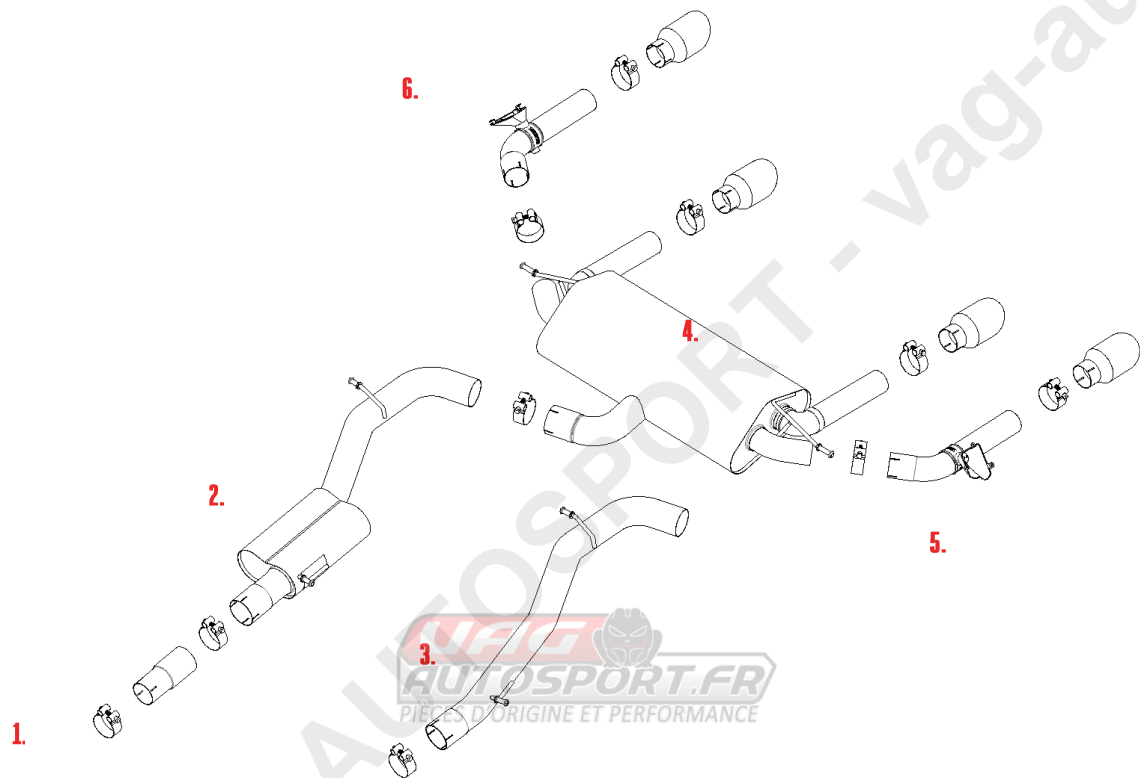

**VEHICLE** VW T-ROC R  
**YEAR** 2019 - ON

**SYSTEM NO**  
**NOTES**

PART NUMBER	DESCRIPTION	QUANTITY	IN PACKAGE
1.	MSAU618REP	CENTRE SIL DELETE PIPE	1
	F5125	ADAPTER	1
	CHC68SS	68MM CLAMP	1
	CHC79SS	79MM CLAMP	1
	F20050	SPACER (FITS BETWEEN CROSS BRACE AND FLOOR - 1 EACH SIDE)	2
3.	MSVW495	REAR SECTION	1
	CHC79SS	79MM CLAMP	1
4.	MSVW496	LH VALVED OUTLET PIPE	1
	CHC66.5SS	66.5MM CLAMP	1
	F3160	SPRING	1
5.	MSVW497	RH VALVED OUTLET PIPE	
	CHC66.5SS	66.5MM CLAMP	1

F3160	SPRING	1	
<b>TIP OPTIONS</b>			

1.	MSVW372	BLACK TIP ASSEMBLY	4	
	CHC66.5SS	66.5MM CLAMP	4	

---