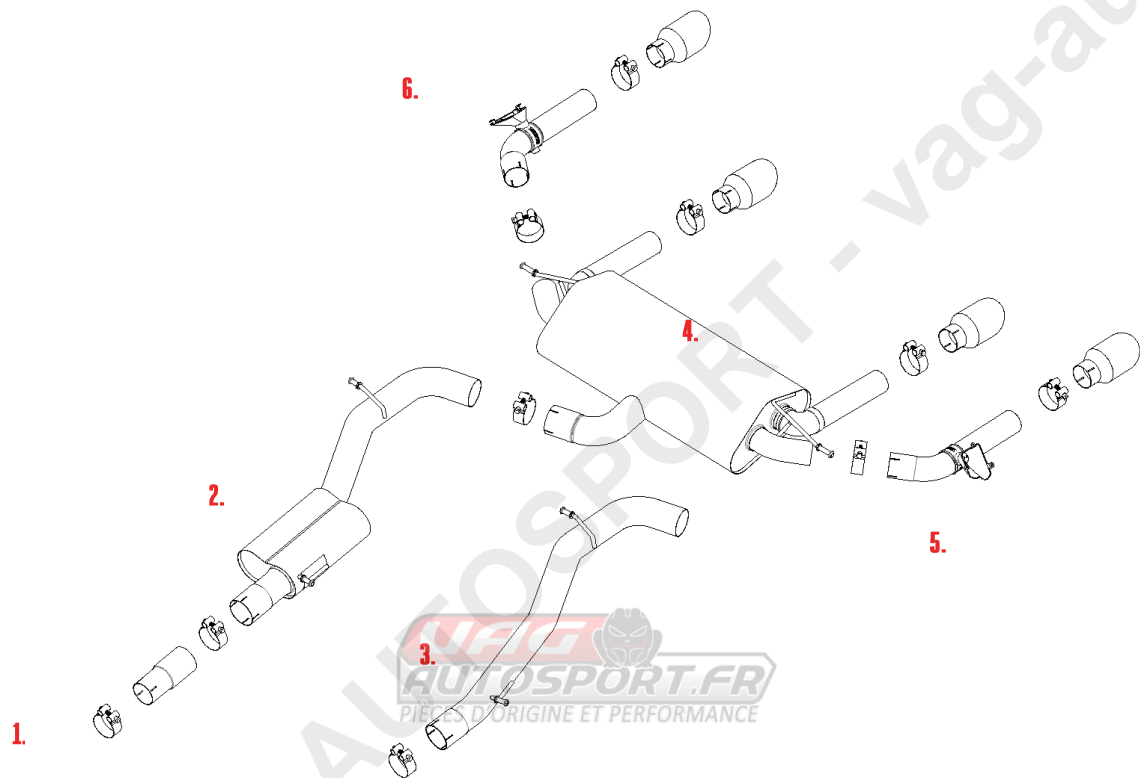

**VEHICLE** VW T-ROC R  
**YEAR** 2019 - ON

**SYSTEM NO**  
**NOTES**

PART NUMBER	DESCRIPTION	QUANTITY	IN PACKAGE	
1.	MSAU618REP	CENTRE SIL DELETE PIPE	1	
	F5125	ADAPTER	1	
	CHC68SS	68MM CLAMP	1	
	CHC79SS	79MM CLAMP	1	
	F20050	SPACER (FITS BETWEEN CROSS BRACE AND FLOOR - 1 EACH SIDE)	2	
3.	MSVW495	REAR SECTION	1	
	CHC79SS	79MM CLAMP	1	
4.	MSVW496	LH VALVED OUTLET PIPE	1	
	CHC66.5SS	66.5MM CLAMP	1	
	F3160	SPRING	1	
5.	MSVW497	RH VALVED OUTLET PIPE		
	CHC66.5SS	66.5MM CLAMP	1	

	F3160	SPRING	1	
<b>TIP OPTIONS</b>				

<b>2.</b>	MSVW373	POLISHED TIP ASSEMBLY	4	
	CHC66.5SS	66.5MM CLAMP	4	

---