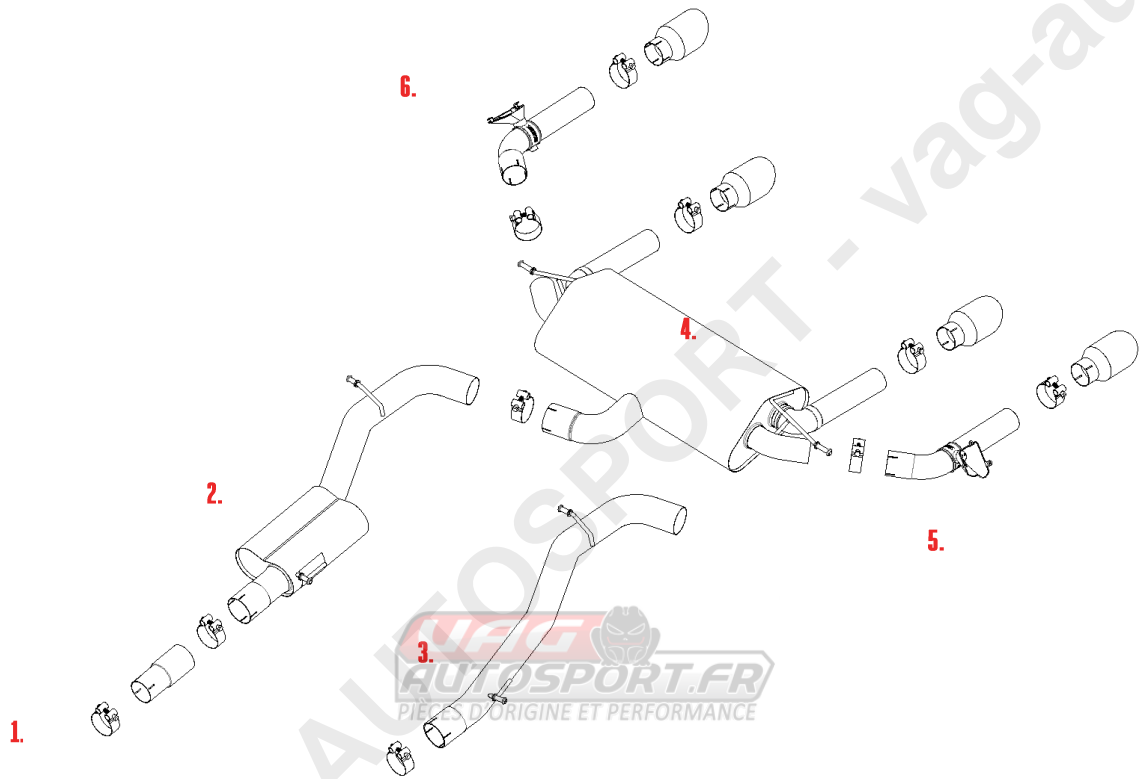

VEHICLE VW T-ROC R
YEAR 2019 - ON

SYSTEM NO
NOTES

PART NUMBER	DESCRIPTION	QUANTITY	IN PACKAGE
1.	MSAU622	CENTRE SECTION	1
	CHC79SS	79MM CLAMP	1
	F20050	SPACER	2
	F5125	ADAPTER	1
	CHC68SS	68MM CLAMP	1
3.	MSVW495	REAR SECTION	1
	CHC79SS	79MM CLAMP	1
4.	MSVW496	LH VALVED OUTLET PIPE	1
	CHC66.5SS	66.5MM CLAMP	1
	F3160	SPRING	1
5.	MSVW497	RH VALVED OUTLET PIPE	
	CHC66.5SS	66.5MM CLAMP	1
	F3160	SPRING	1

TIP OPTIONS

4.	MSTIP194	BURNT TITANIUM TIP	4	
	CHC66.5SS	66.5MM CLAMP	4	