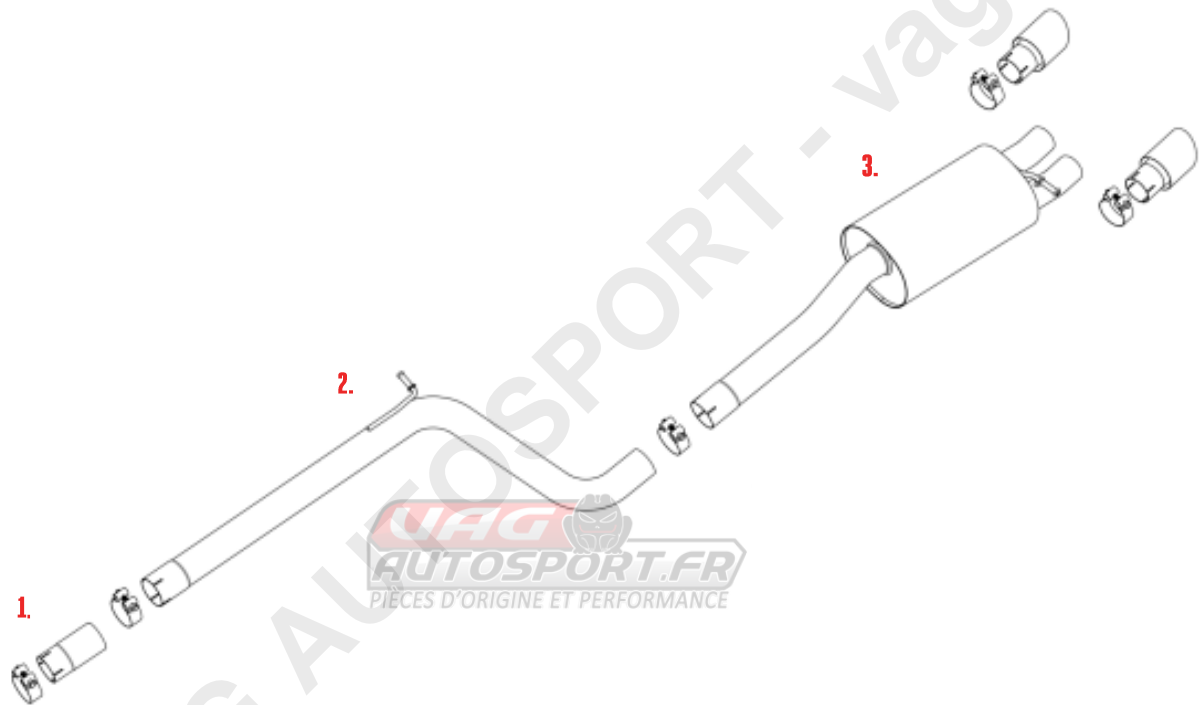

VEHICLE VW POLO GTI 2.0 TSI

SYSTEM NO

YEAR 2018 - ON

NOTES

NON GPF/OPF
MODELS
EC APPROVED

PART NUMBER	DESCRIPTION	QUANTITY	IN PACKAGE
1. F5083	ADAPTOR	1	
CHC63SS	63MM CLAMP	1	
2. MSVW484REP	FRONT SILENCER REP PIPE	1	
CHC73SS	73MM CLAMP	1	
3. MSVW485	REAR SECTION	1	
CHC73SS	73MM CLAMP	1	

TIP OPTIONS

MSAU529	POLISHED TIP	2	
CHC66.5SS	66.5MM CLAMP	2	