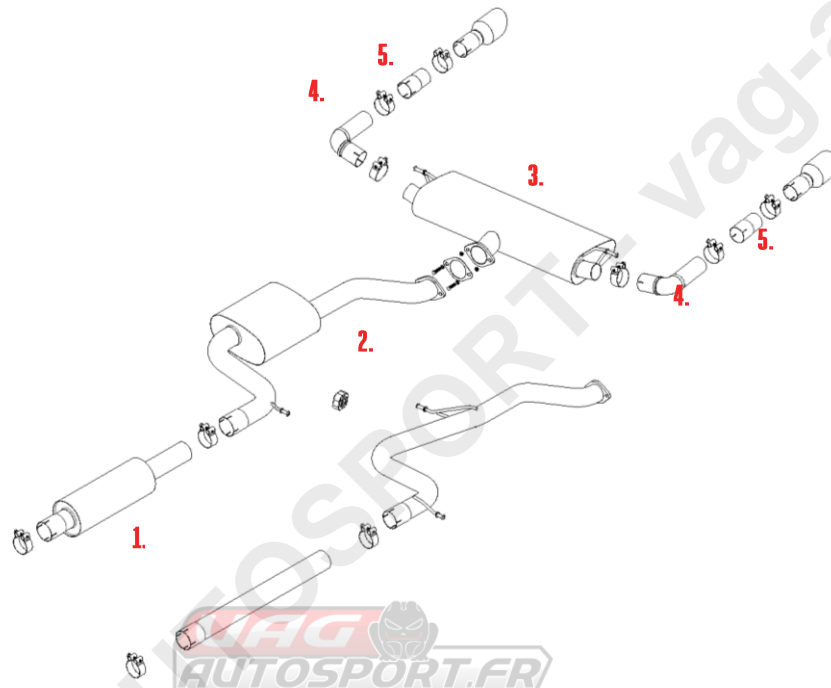

VEHICLE VW GOLF 7.5 GTI
YEAR 2019 - ON

SYSTEM NO
NOTES

PART NUMBER	DESCRIPTION	QUANTITY	IN PACKAGE
1. MSSK24	FRONT SECTION	1	
79MMCLAMP	79MM CLAMP	1	
F5125	ADAPTOR	1	
CHC68SS	68MM CLAMP	1	
2. MSVW403REP	CENTRE SECTION	1	
ECSM245	RUBBER	1	
79MMCLAMP	79MM CLAMP	1	
3. MSSE155	REAR SECTION	1	
M10X35BZP	M10 X 35MM LONG BOLT	2	
10MMWASHER	10MM WASHER	2	
M10FLGNUT	M10 FLANGE NUT	2	
F3031	GASKET	1	
4. MSVW483	TAILPIPE	2	
CHC66.5SS	66.5MM CLAMP	2	

TIP OPTIONS

MSVW476 IS ONLY REQUIRED WITH THE BELOW TIP OPTIONS

5.	MSVW476	TAILPIPE EXTENSION	2	
	CHC66.5SS	66.5MM CLAMP	2	
	MSTIP226	CARBON FIBRE TIP	2	
	CHC66.5SS	66.5MM CLAMP	2	