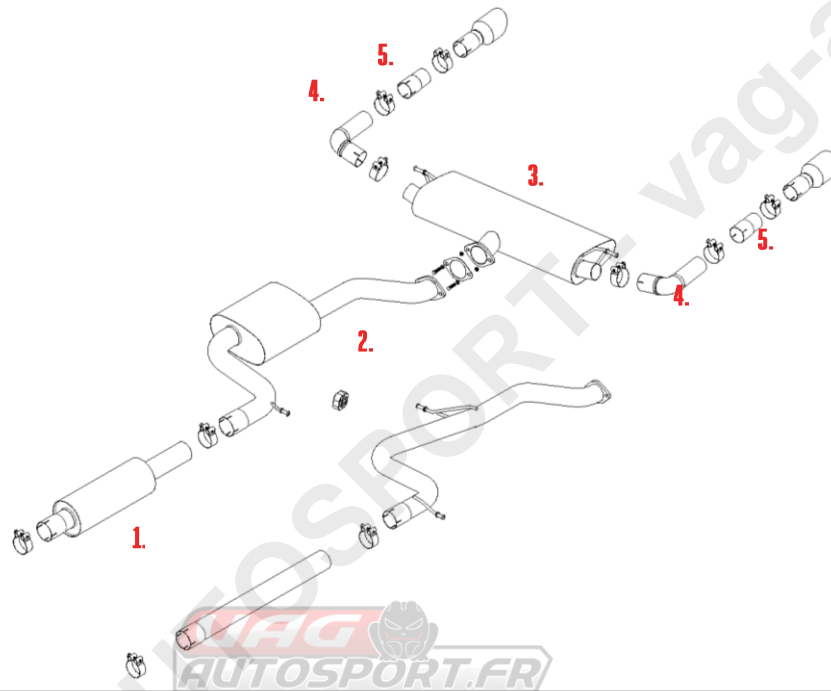

VEHICLE VW GOLF 7.5 GTI
YEAR 2019 - ON

SYSTEM NO
NOTES

PART NUMBER	DESCRIPTION	QUANTITY	IN PACKAGE
1. MSSK24	FRONT SECTION	1	
79MMCLAMP	79MM CLAMP	1	
F5125	ADAPTOR	1	
CHC68SS	68MM CLAMP	1	
2. MSVW403REP	CENTRE SECTION	1	
ECSM245	RUBBER	1	
79MMCLAMP	79MM CLAMP	1	
3. MSSE155	REAR SECTION	1	
M10X35BZP	M10 X 35MM LONG BOLT	2	
10MMWASHER	10MM WASHER	2	
M10FLGNUT	M10 FLANGE NUT	2	
F3031	GASKET	1	
4. MSVW483	TAILPIPE	2	
CHC66.5SS	66.5MM CLAMP	2	

TIP OPTIONS

5.	MSVW476	TAILPIPE EXTENSION	2	
	CHC66.5SS	66.5MM CLAMP	2	
	MSTIP194	BURNT TITANIUM TIP	2	
	CHC66.5SS	66.5MM CLAMP	2	