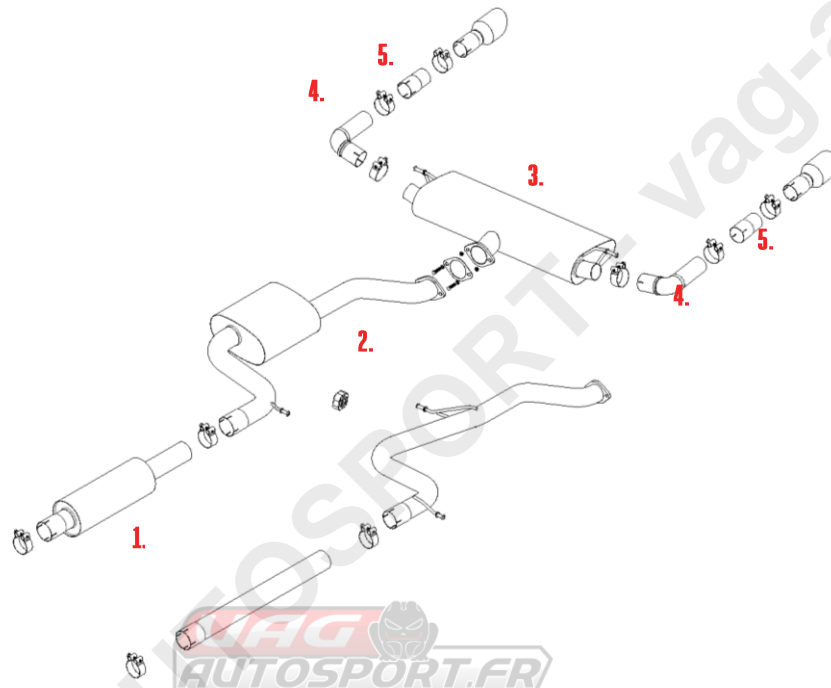

VEHICLE VW GOLF 7.5 GTI
YEAR 2019 - ON

SYSTEM NO
NOTES

PART NUMBER	DESCRIPTION	QUANTITY	IN PACKAGE
1. MSSK24	FRONT SECTION	1	
79MMCLAMP	79MM CLAMP	1	
F5125	ADAPTOR	1	
CHC68SS	68MM CLAMP	1	
2. MSVW403REP	CENTRE SECTION	1	
ECSM245	RUBBER	1	
79MMCLAMP	79MM CLAMP	1	
3. MSSE155	REAR SECTION	1	
M10X35BZP	M10 X 35MM LONG BOLT	2	
10MMWASHER	10MM WASHER	2	
M10FLGNUT	M10 FLANGE NUT	2	
F3031	GASKET	1	
4. MSVW483	TAILPIPE	2	
CHC66.5SS	66.5MM CLAMP	2	

TIP OPTIONS

MSTIP123	BRUSHED TITANIUM TIP	2	
CHC66.5SS	66.5MM CLAMP	2	