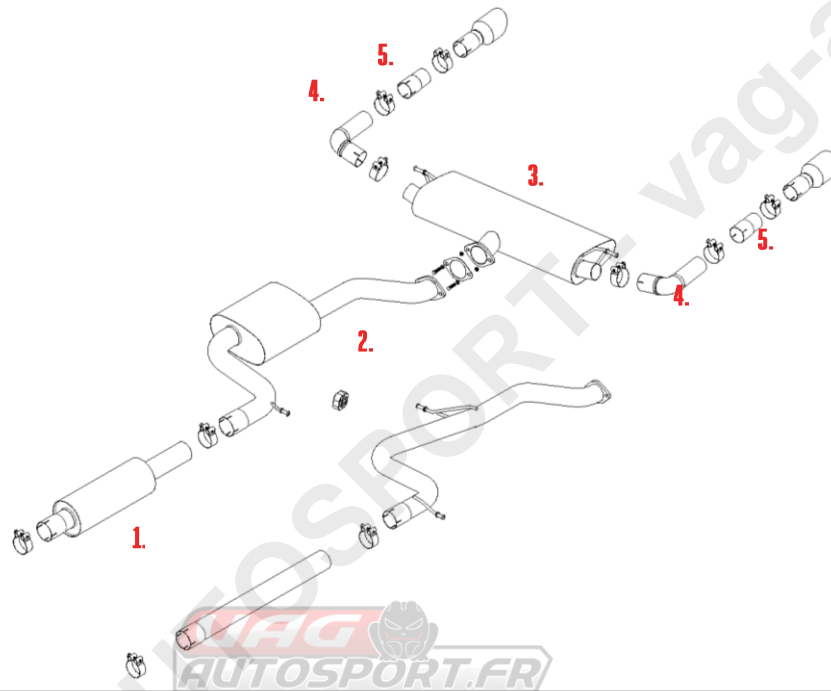

**VEHICLE** VW GOLF 7.5 GTI  
**YEAR** 2019 - ON

**SYSTEM NO**  
**NOTES**

PART NUMBER	DESCRIPTION	QUANTITY	IN PACKAGE
<b>1.</b> MSSK24	FRONT SECTION	1	
79MMCLAMP	79MM CLAMP	1	
F5125	ADAPTOR	1	
CHC68SS	68MM CLAMP	1	
<b>2.</b> MSVW403REP	CENTRE SECTION	1	
ECSM245	RUBBER	1	
79MMCLAMP	79MM CLAMP	1	
<b>3.</b> MSSE155	REAR SECTION	1	
M10X35BZP	M10 X 35MM LONG BOLT	2	
10MMWASHER	10MM WASHER	2	
M10FLGNUT	M10 FLANGE NUT	2	
F3031	GASKET	1	
<b>4.</b> MSVW483	TAILPIPE	2	
CHC66.5SS	66.5MM CLAMP	2	

**TIP OPTIONS**

MSVW354	POLISHED TIP	2	
CHC66.5SS	66.5MM CLAMP	2	

---