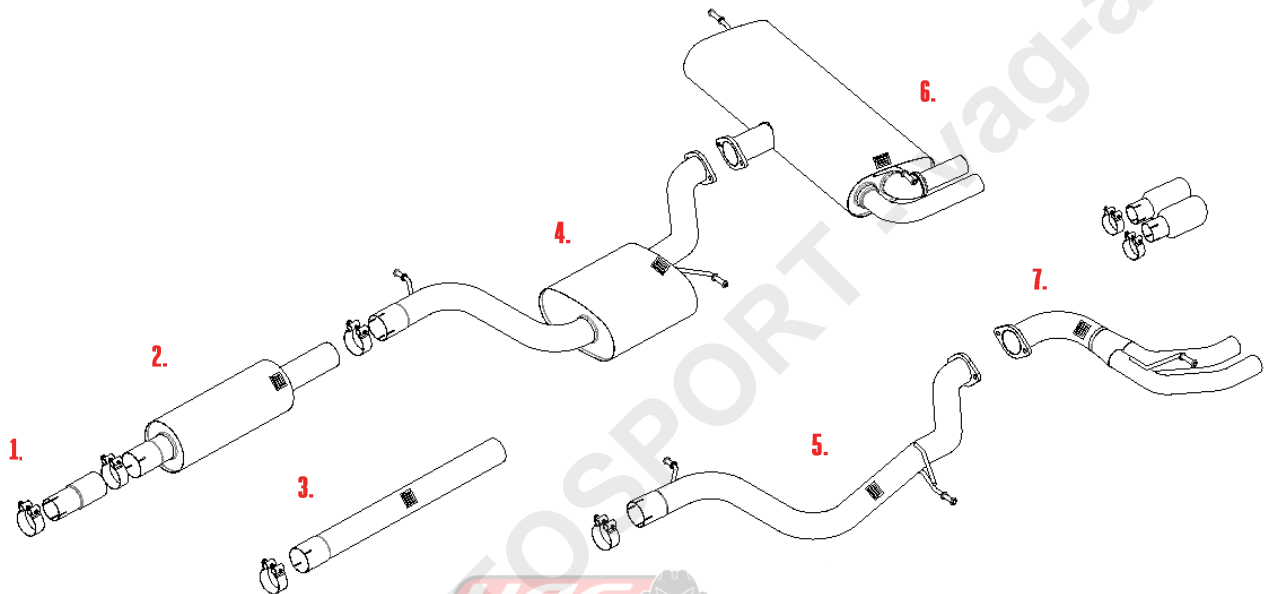

VEHICLE VW GOLF 1.5 TSI
YEAR 2017 - ON

SYSTEM NO
NOTES

PART NUMBER	DESCRIPTION	QUANTITY	IN PACKAGE
1.	F5084 CHC63SS	ADAPTOR 63MM CLAMP	1 1
3.	MSAU584REP CHC73SS	FRONT SECTION REP PIPE 73MM CLAMP	1 1
4.	MSSE151 CHC73SS	CENTRE SECTION 73MM CLAMP	1 1
6.	MSSE150 F3031 M10X35BZP 10MMWASHER M10FLGNUT	REAR SECTION GASKET M10 X 35MM LONG BOLT 10MM WASHER M10 FLANGE NUT	1 1 2 2 2
TIP OPTIONS			
4.	MSTIP220 CHC54SS	BURNT TITANIUM TIP 54MM CLAMP	2 2