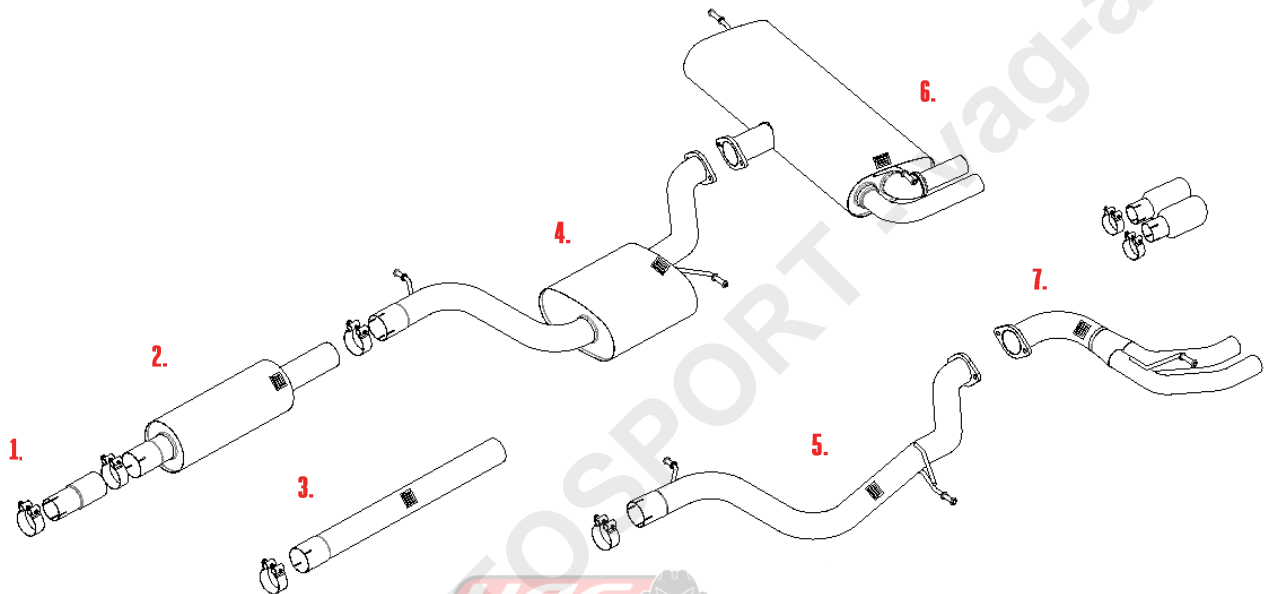

VEHICLE VW GOLF 1.5 TSI
YEAR 2017 - ON

SYSTEM NO
NOTES

PART NUMBER	DESCRIPTION	QUANTITY	IN PACKAGE	
1.	F5084 CHC63SS	ADAPTOR 63MM CLAMP	1 1	
3.	MSAU584REP CHC73SS	FRONT SECTION REP PIPE 73MM CLAMP	1 1	
5.	MSAU585 CHC73SS	CENTRE SECTION REP PIPE 73MM CLAMP	1 1	
6.	MSSE155 F3031 M10X35BZP 10MMWASHER M10FLGNUT	REAR SECTION GASKET M10 X 35MM LONG BOLT 10MM WASHER M10 FLANGE NUT	1 1 2 2 2	
	MSVW483 CHC66.5SS	TRIMS OUTLET PIPES 66.5MM CLAMP	2 2	
	MSVW476 CHC66.5SS	TRIMS CONNECTING PIPES 66.5MM CLAMP	2 2	

TIP OPTIONS

5.	MSTIP226	CARBON TRIM	2	
	CHC66.5SS	66.5MM CLAMP	2	