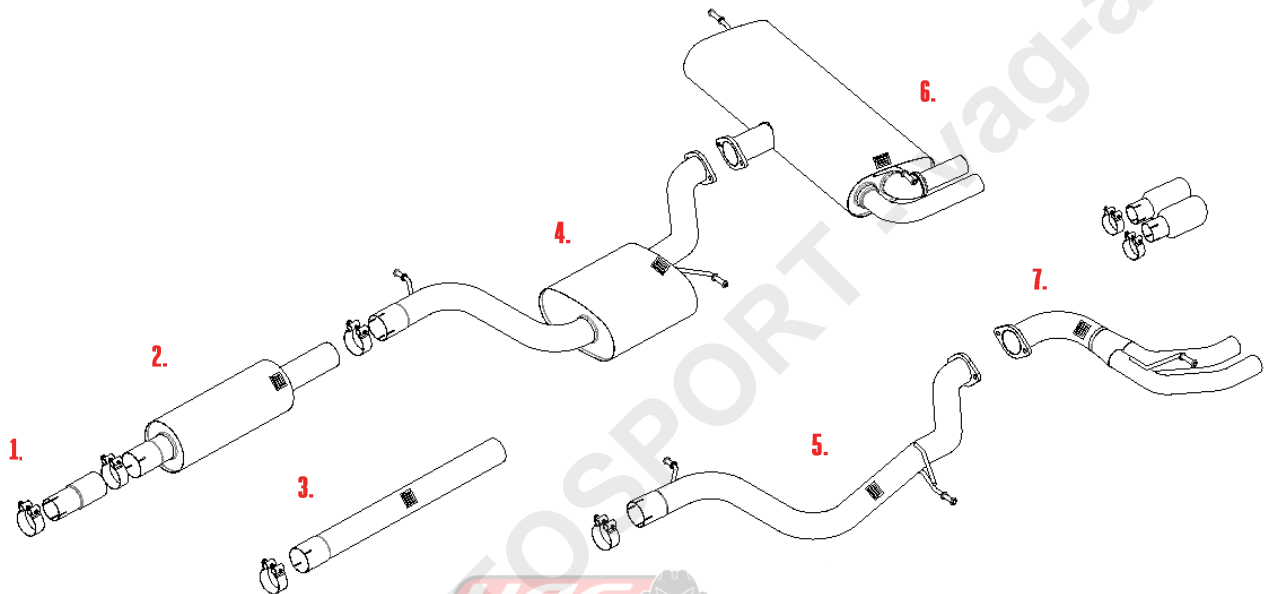

**VEHICLE** VW GOLF 1.5 TSI  
**YEAR** 2017 - ON

**SYSTEM NO**  
**NOTES**

**MAGNETI MARELLI**  
**AUTOSPORT.FR**  
PIÈCES D'ORIGINE ET PERFORMANCE

PART NUMBER	DESCRIPTION	QUANTITY	IN PACKAGE
1.	F5084 CHC63SS	ADAPTOR 63MM CLAMP	1 1
3.	MSAU584REP CHC73SS	FRONT SECTION REP PIPE 73MM CLAMP	1 1
5.	MSAU585 CHC73SS	CENTRE SECTION REP PIPE 73MM CLAMP	1 1
6.	MSSE155 F3031 M10X35BZP 10MMWASHER M10FLGNUT	REAR SECTION GASKET M10 X 35MM LONG BOLT 10MM WASHER M10 FLANGE NUT	1 1 2 2 2
	MSVW483 CHC66.5SS	TRIMS OUTLET PIPES 66.5MM CLAMP	2 2
	MSVW476 CHC66.5SS	TRIMS CONNECTING PIPES 66.5MM CLAMP	2 2

**TIP OPTIONS**

<b>5.</b>	MSTIP194	BURNT TITANIUM TRIM	2	
	CHC66.5SS	66.5MM CLAMP	2	