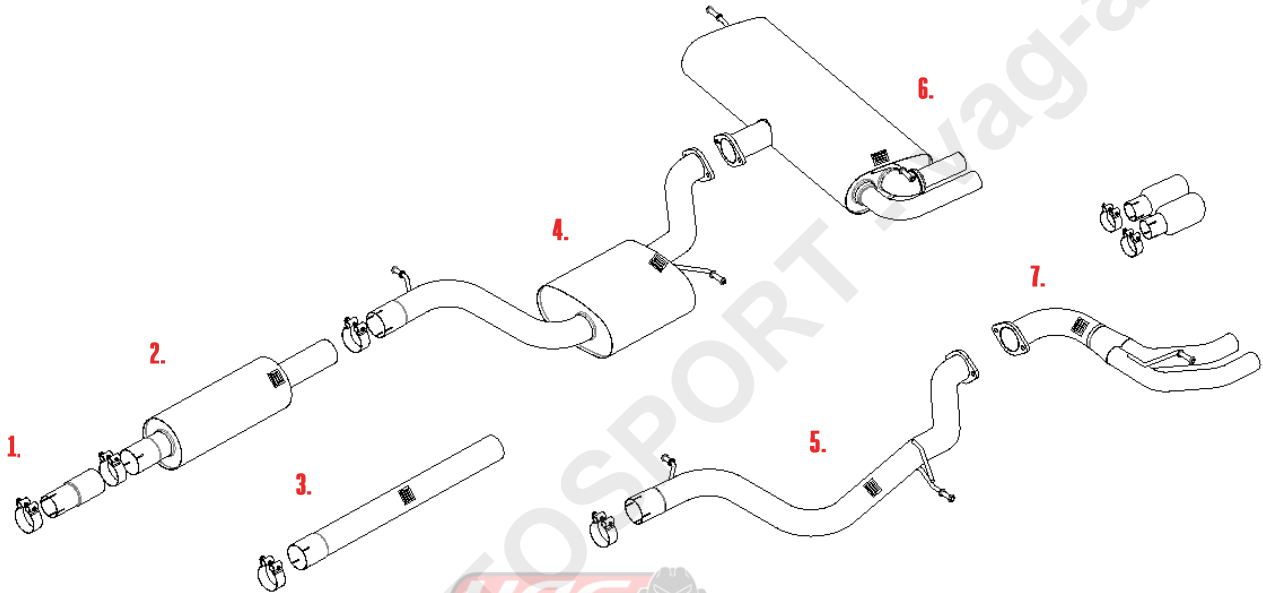

VEHICLE VW GOLF 1.5 TSI
YEAR 2017 - ON

SYSTEM NO
NOTES

PART NUMBER	DESCRIPTION	QUANTITY	IN PACKAGE
1.	F5084 CHC63SS	ADAPTOR 63MM CLAMP	1 1
3.	MSAU584REP CHC73SS	FRONT SECTION REP PIPE 73MM CLAMP	1 1
5.	MSAU585 CHC73SS	CENTRE SECTION REP PIPE 73MM CLAMP	1 1
6.	MSSE155 F3031 M10X35BZP 10MMWASHER M10FLGNUT	REAR SECTION GASKET M10 X 35MM LONG BOLT 10MM WASHER M10 FLANGE NUT	1 1 2 2 2
	MSVW483 CHC66.5SS	TRIMS OUTLET PIPES 66.5MM CLAMP	2 2

TIP OPTIONS

5.	MSTIP123	TRIM ASSEMBLY-TITANIUM	2	
	CHC66.5SS	66.5MM CLAMP	2	