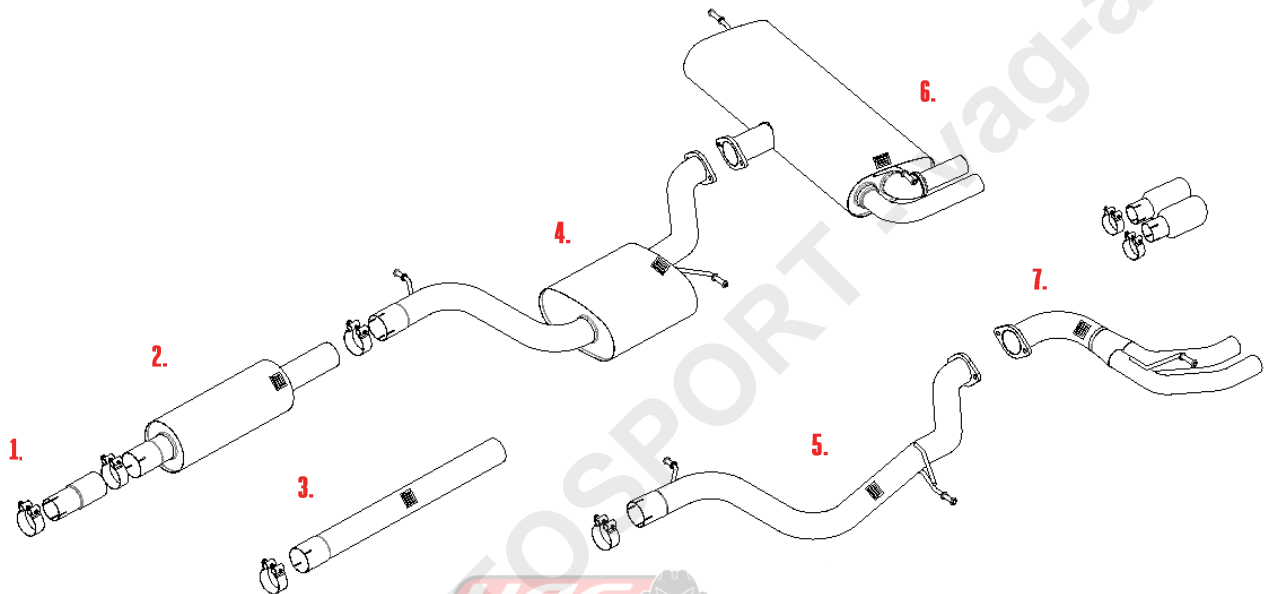

VEHICLE VW GOLF 1.5 TSI
YEAR 2017 - ON

SYSTEM NO
NOTES

PART NUMBER	DESCRIPTION	QUANTITY	IN PACKAGE	
1.	F5084 CHC63SS	ADAPTOR 63MM CLAMP	1 1	
3.	MSAU584REP CHC73SS	FRONT SECTION REP PIPE 73MM CLAMP	1 1	
5.	MSAU585 CHC73SS	CENTRE SECTION REP PIPE 73MM CLAMP	1 1	
6.	MSSE155 F3031 M10X35BZP 10MMWASHER M10FLGNUT	REAR SECTION GASKET M10 X 35MM LONG BOLT 10MM WASHER M10 FLANGE NUT	1 1 2 2 2	
	MSVW483 CHC66.5SS	TRIMS OUTLET PIPES 66.5MM CLAMP	2 2	

TIP OPTIONS

5.	MSVW355	GT-100 TRIMS	2	
	CHC66.5SS	66.5MM CLAMP	2	