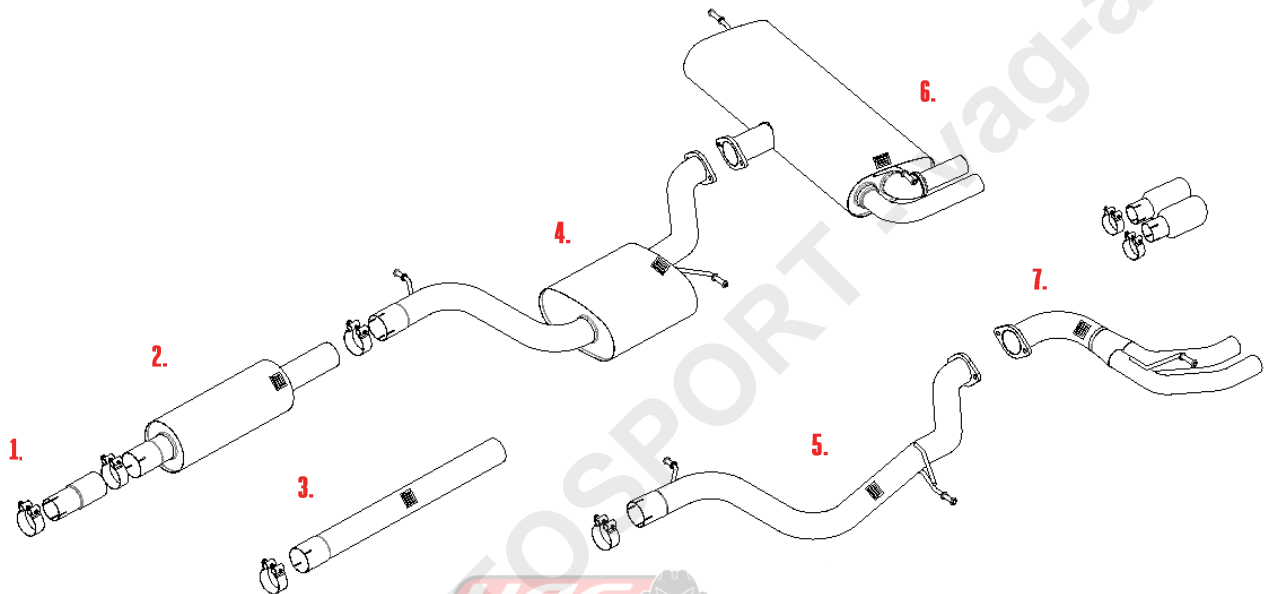

VEHICLE VW GOLF 1.5 TSI
YEAR 2017 - ON

SYSTEM NO
NOTES

PART NUMBER	DESCRIPTION	QUANTITY	IN PACKAGE
1.	F5084 CHC63SS	ADAPTOR 63MM CLAMP	1 1
3.	MSAU584REP CHC73SS	FRONT SECTION REP PIPE 73MM CLAMP	1 1
5.	MSAU585 CHC73SS	CENTRE SECTION REP PIPE 73MM CLAMP	1 1
6.	MSSE155 F3031 M10X35BZP 10MMWASHER M10FLGNUT	REAR SECTION GASKET M10 X 35MM LONG BOLT 10MM WASHER M10 FLANGE NUT	1 1 2 2 2
	MSVW483 CHC66.5SS	TRIMS OUTLET PIPES 66.5MM CLAMP	2 2

TIP OPTIONS

5.	MSVW354	GT-100 TRIMS	2	
	CHC66.5SS	66.5MM CLAMP	2	