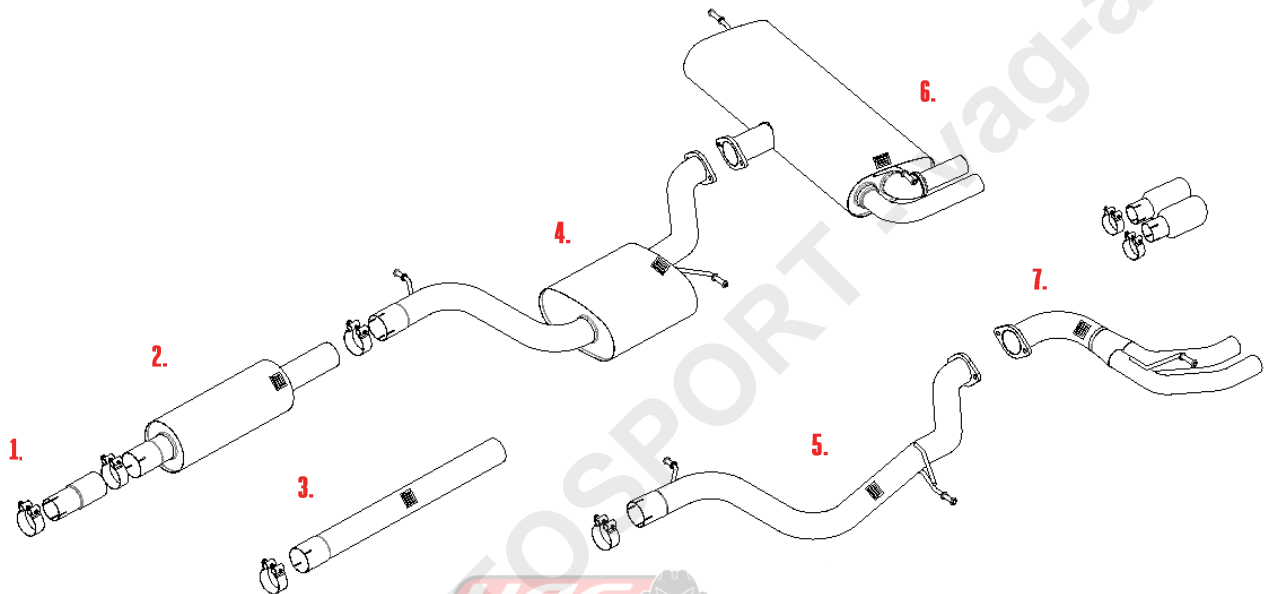

VEHICLE VW GOLF 1.5 TSI
YEAR 2017 - ON

SYSTEM NO
NOTES

PART NUMBER	DESCRIPTION	QUANTITY	IN PACKAGE
1.	F5084 CHC63SS	ADAPTOR 63MM CLAMP	1 1
3.	MSAU584REP CHC73SS	FRONT SECTION REP PIPE 73MM CLAMP	1 1
5.	MSSE151 CHC73SS	CENTRE SECTION 73MM CLAMP	1 1
6.	MSSE155 F3031 M10X35BZP 10MMWASHER M10FLGNUT	REAR SECTION GASKET M10 X 35MM LONG BOLT 10MM WASHER M10 FLANGE NUT	1 1 2 2 2
	MSVW483 CHC66.5SS	TRIMS OUTLET PIPES 66.5MM CLAMP	2 2
	MSVW476 CHC66.5SS	TRIMS EXTENSION PIPES 66.5MM CLAMP	2 2

TIP OPTIONS

5.	MSTIP226	UNIV TIP-GT 100 BURNT TITANIUM	2	
	CHC66.5SS	66.5MM BAND CLAMP	2	