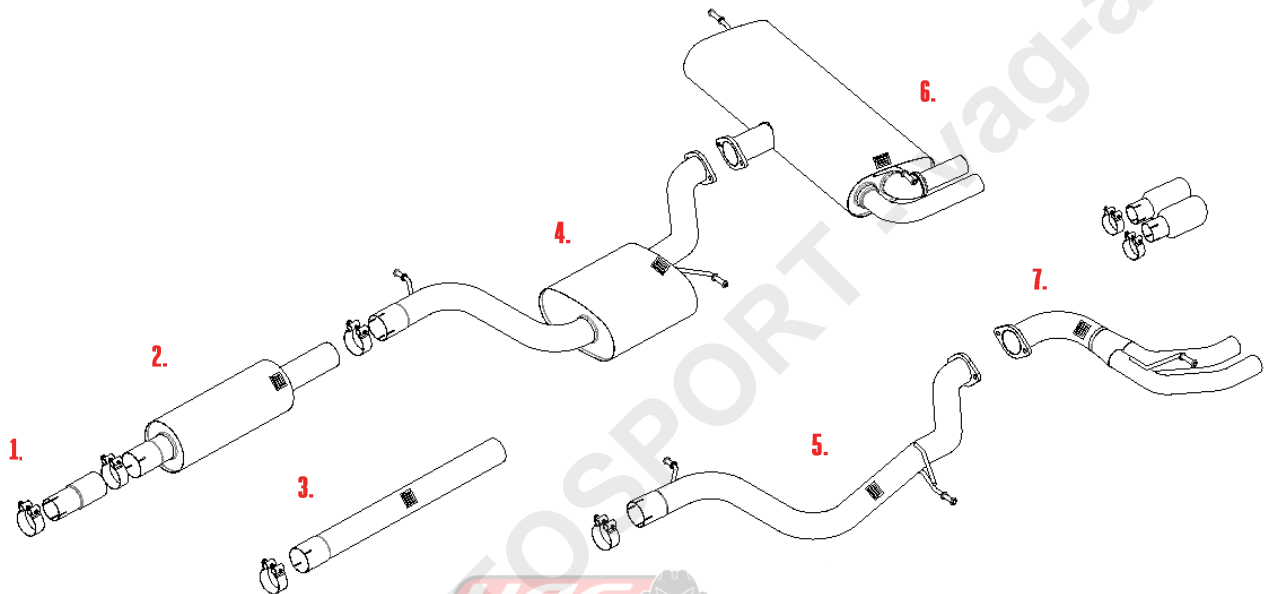

VEHICLE VW GOLF 1.5 TSI
YEAR 2017 - ON

SYSTEM NO
NOTES

MAG
AUTOSPORT.FR
PIÈCES D'ORIGINE ET PERFORMANCE

PART NUMBER	DESCRIPTION	QUANTITY	IN PACKAGE
1.	F5084 CHC63SS	ADAPTOR 63MM CLAMP	1 1
3.	MSAU584REP CHC73SS	FRONT SECTION REP PIPE 73MM CLAMP	1 1
5.	MSSE151 CHC73SS	CENTRE SECTION 73MM CLAMP	1 1
6.	MSSE155 F3031 M10X35BZP 10MMWASHER M10FLGNUT	REAR SECTION GASKET M10 X 35MM LONG BOLT 10MM WASHER M10 FLANGE NUT	1 1 2 2 2
	MSVW483 CHC66.5SS	TRIMS OUTLET PIPES 66.5MM CLAMP	2 2
	MSVW476 CHC66.5SS	TRIMS EXTENSION PIPES 66.5MM CLAMP	2 2

TIP OPTIONS

5.	MSTIP226	UNIV TIP-100MM JET BLACK CARBON	2	
	CHC66.5SS	66.5MM BAND CLAMP	2	