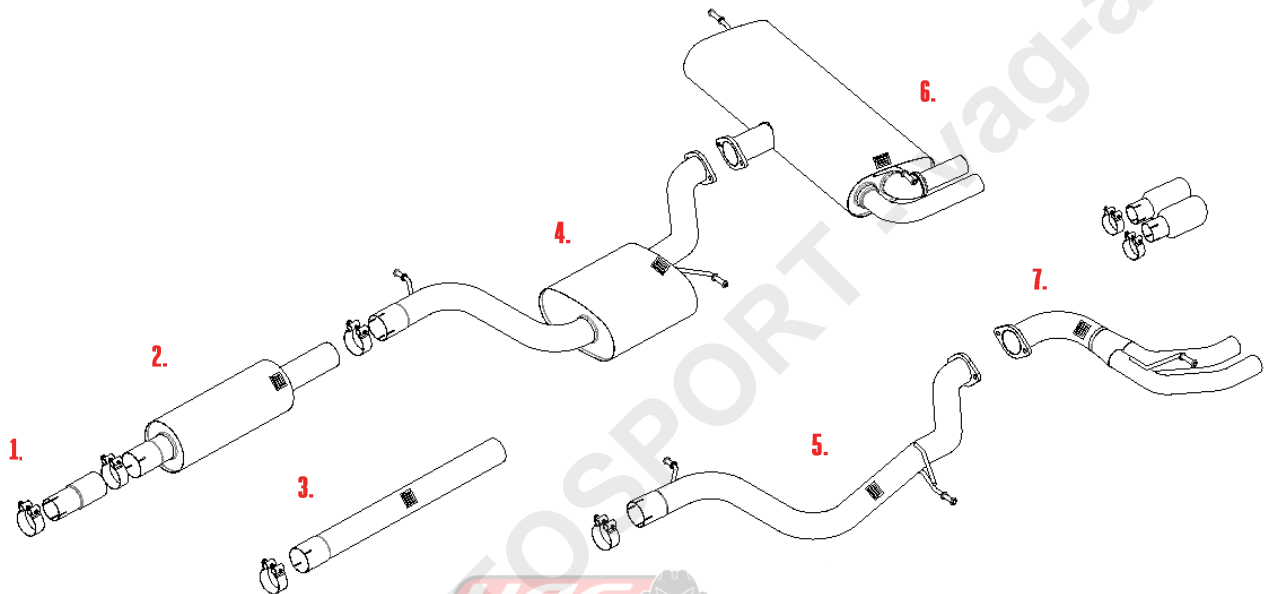

**VEHICLE** VW GOLF 1.5 TSI  
**YEAR** 2017 - ON

**SYSTEM NO**  
**NOTES**

PART NUMBER	DESCRIPTION	QUANTITY	IN PACKAGE	
1.	F5084 CHC63SS	ADAPTOR 63MM CLAMP	1 1	
3.	MSAU584REP CHC73SS	FRONT SECTION REP PIPE 73MM CLAMP	1 1	
4.	MSSE151 CHC73SS	CENTRE SECTION 73MM CLAMP	1 1	
6.	MSSE150 F3031 M10X35BZP 10MMWASHER M10FLGNUT	REAR SECTION GASKET M10 X 35MM LONG BOLT 10MM WASHER M10 FLANGE NUT	1 1 2 2 2	
<b>TIP OPTIONS</b>				
3.	MSTIP192 CHC54SS	BRUSHED TITANIUM TIP 54MM CLAMP	2 2	