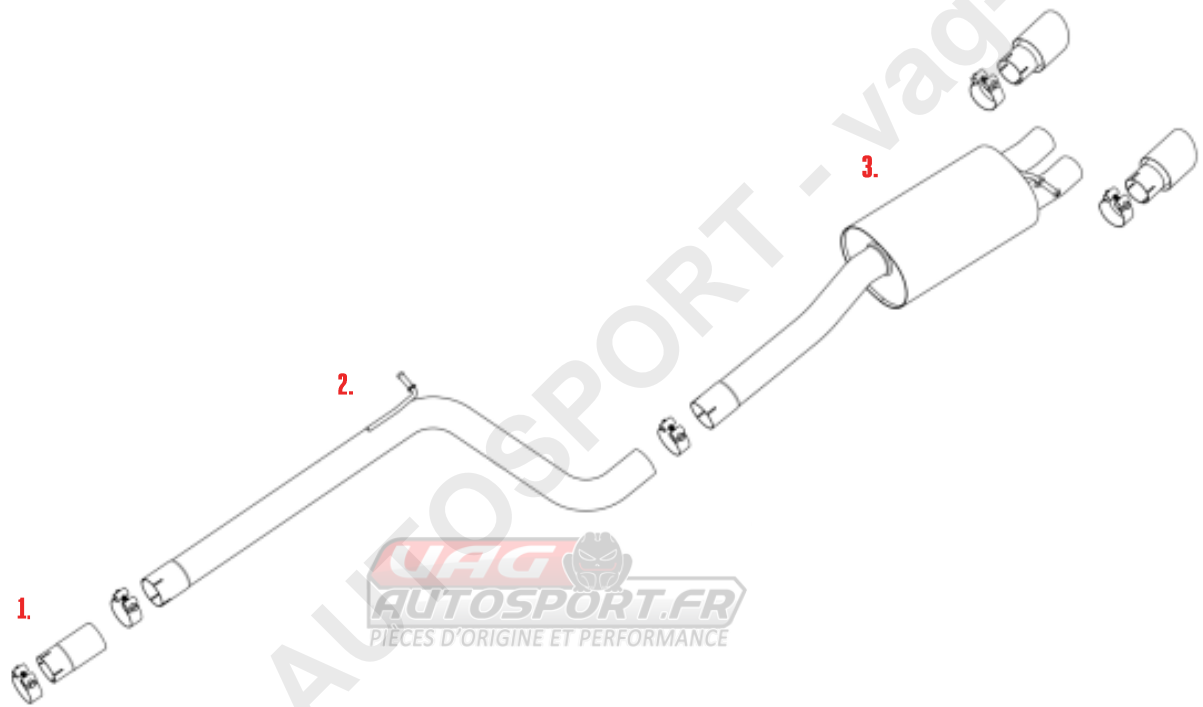

VEHICLE VW POLO GTI 2.0 TSI

SYSTEM NO

YEAR 2018 - ON

NOTES GPF/OPF MODELS
EC APPROVED

PART NUMBER	DESCRIPTION	QUANTITY	IN PACKAGE
1. F5107	ADAPTOR	1	
CHC70SS	70MM CLAMP	1	
2. MSVW484REP	FRONT SILENCER REP PIPE	1	
CHC73SS	73MM CLAMP	1	
3. MSVW485	REAR SECTION	1	
CHC73SS	73MM CLAMP	1	

TIP OPTIONS

MSTIP225	CARBON FIBRE TIP	2	
CHC66.5SS	66.5MM CLAMP	2	