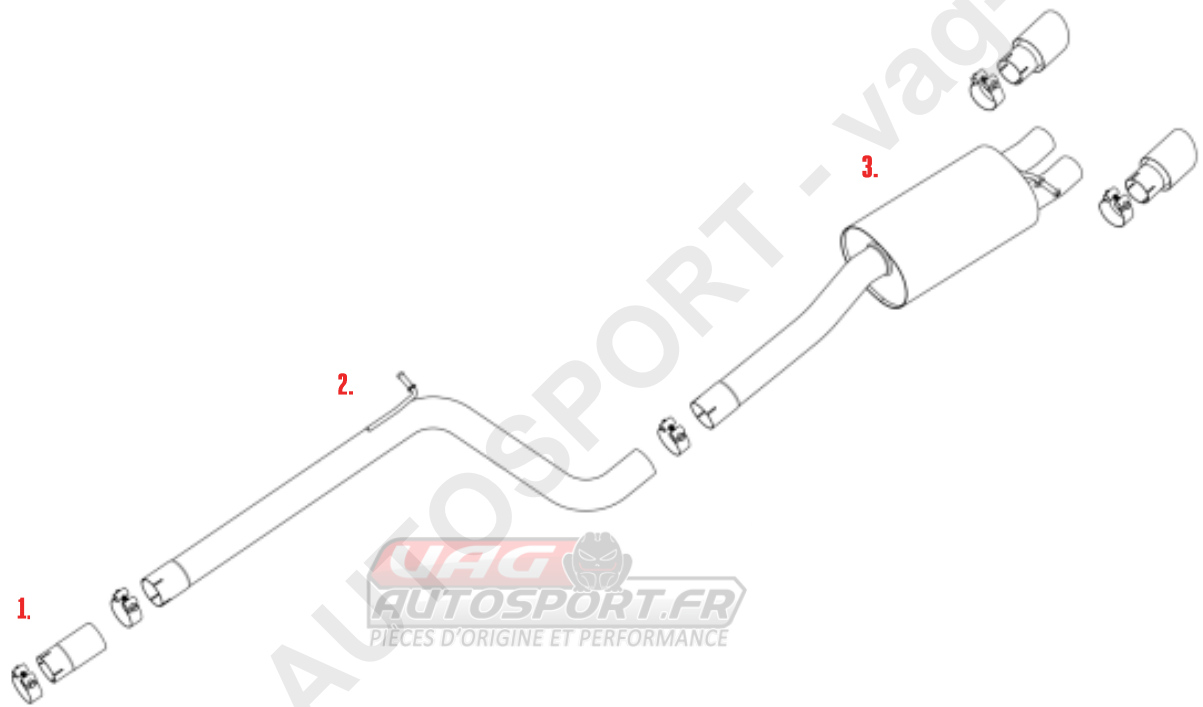

**VEHICLE** VW POLO GTI 2.0 TSI

**SYSTEM NO**

**YEAR** 2018 - ON

**NOTES**

GPF/OPF MODELS  
EC APPROVED

PART NUMBER	DESCRIPTION	QUANTITY	IN PACKAGE
1. F5107	ADAPTOR	1	
CHC70SS	70MM CLAMP	1	
2. MSVW484REP	FRONT SILENCER REP PIPE	1	
CHC73SS	73MM CLAMP	1	
3. MSVW485	REAR SECTION	1	
CHC73SS	73MM CLAMP	1	

## TIP OPTIONS

MSTIP217	BURNT TITANIUM TIP	2	
CHC66.5SS	66.5MM CLAMP	2	