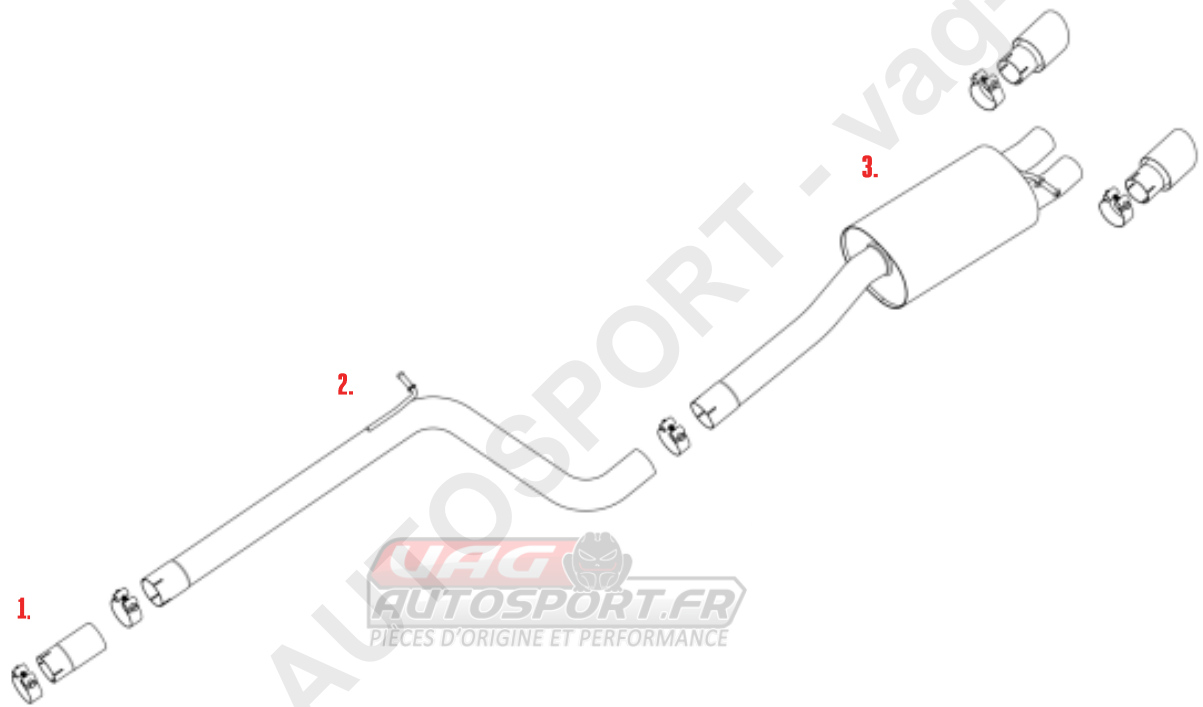

VEHICLE VW POLO GTI 2.0 TSI

SYSTEM NO

YEAR 2018 - ON

NOTES

GPF/OPF MODELS
EC APPROVED

PART NUMBER	DESCRIPTION	QUANTITY	IN PACKAGE
1. F5107	ADAPTOR	1	
CHC70SS	70MM CLAMP	1	
2. MSVW484REP	FRONT SILENCER REP PIPE	1	
CHC73SS	73MM CLAMP	1	
3. MSVW485	REAR SECTION	1	
CHC73SS	73MM CLAMP	1	

TIP OPTIONS

MSTIP193	BRUSHED TITANIUM TIP	2	
CHC66.5SS	66.5MM CLAMP	2	