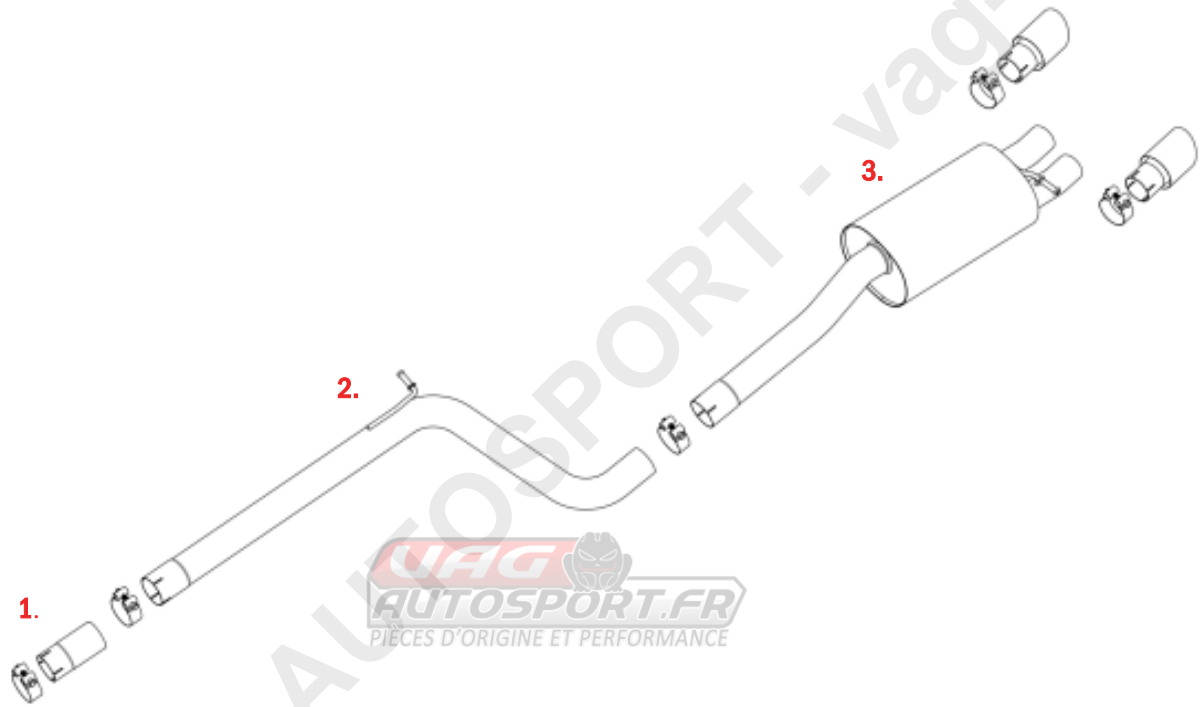

VEHICLE VW POLO GTI 2.0 TSI

SYSTEM NO

YEAR 2018 - ON

NOTES

GPF/OPF MODELS
EC APPROVED

PART NUMBER	DESCRIPTION	QUANTITY	IN PACKAGE
1. F5107	ADAPTOR	1	
CHC70SS	70MM CLAMP	1	
2. MSVW484REP	FRONT SILENCER REP PIPE	1	
CHC73SS	73MM CLAMP	1	
3. MSVW485	REAR SECTION	1	
CHC73SS	73MM CLAMP	1	

TIP OPTIONS

MSAU532	BLACK TIP	2	
CHC66.5SS	66.5MM CLAMP	2	