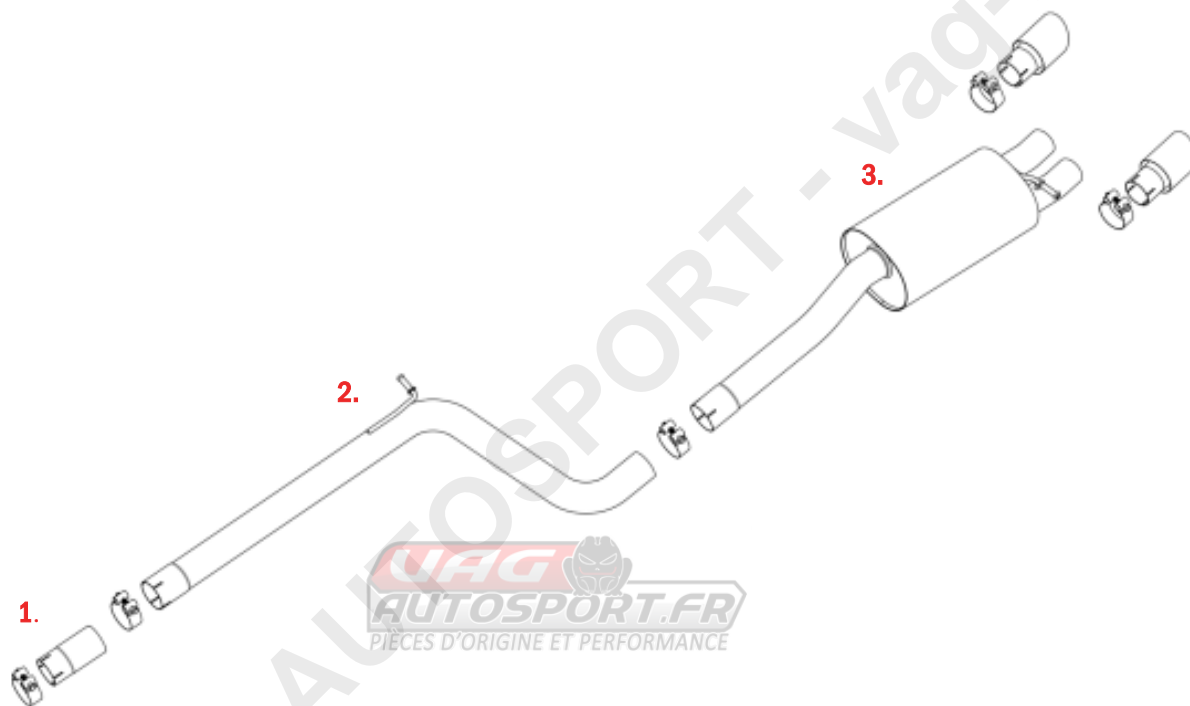

VEHICLE VW POLO GTI 2.0 TSI

SYSTEM NO

YEAR 2018 - ON

NOTES

GPF/OPF MODELS
EC APPROVED

PART NUMBER	DESCRIPTION	QUANTITY	IN PACKAGE
1. F5107	ADAPTOR	1	
CHC70SS	70MM CLAMP	1	
2. MSVW484REP	FRONT SILENCER REP PIPE	1	
CHC73SS	73MM CLAMP	1	
3. MSVW485	REAR SECTION	1	
CHC73SS	73MM CLAMP	1	

TIP OPTIONS

MSAU529	POLISHED TIP	2	
CHC66.5SS	66.5MM CLAMP	2	